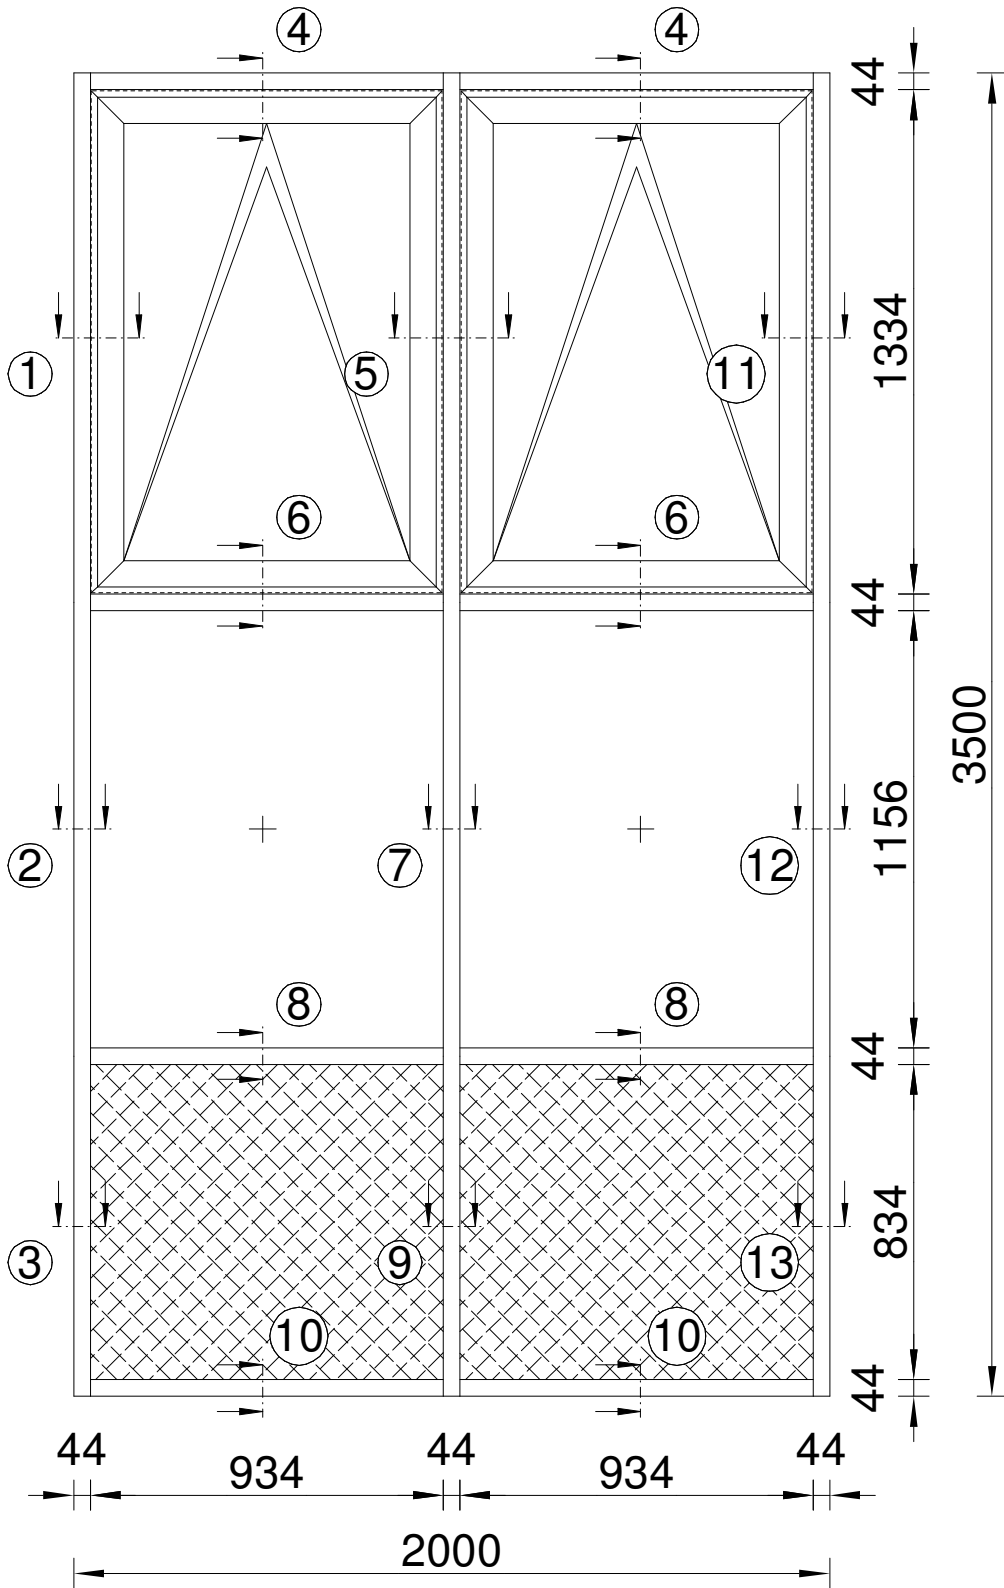

Pos. CURTAIN WALLING FIXED LIGHT, Quantity: 1
 Job: Window Types
 System: Windowglass 500
 Exterior View

FFL(0)

Section 1

Section 2

Section 3

Section 4

Section 5

Section 6