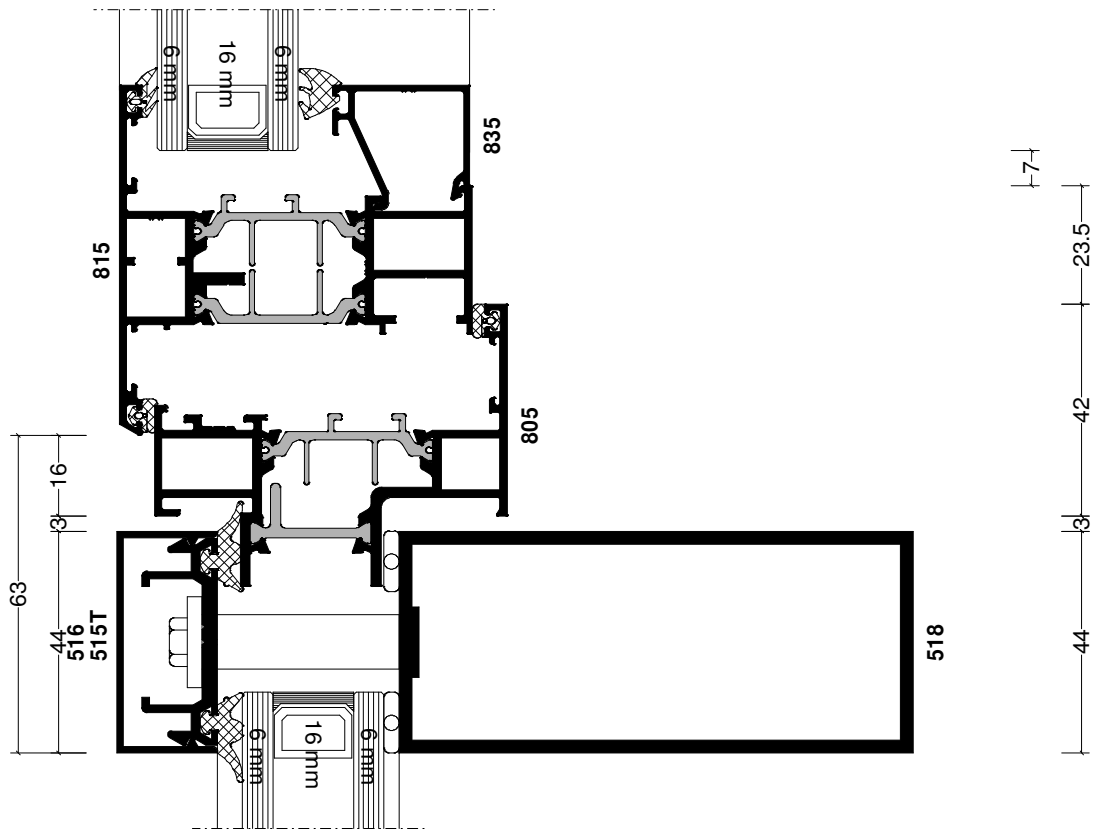

Pos. CURTAIN WALLING FIXED LIGHT, Quantity: 1
 Job: Window Types
 System: Windowglass 500
 Exterior View

FFL(0)

Section 1

Section 2

Section 3

Section 4

Section 5

Section 6