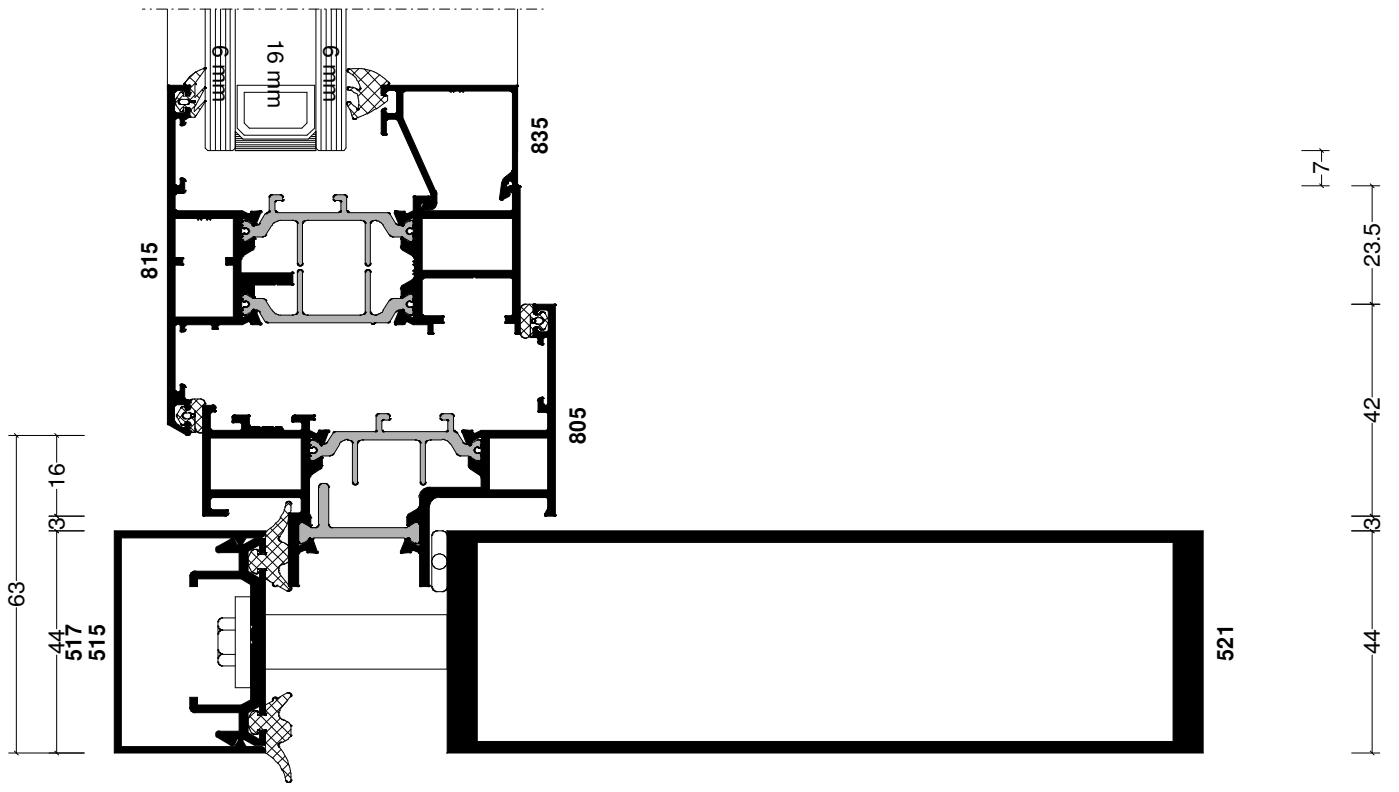

Pos. CURTAIN WALLING FIXED LIGHT, Quantity: 1
 Job: Window Types
 System: Windowglass 500
 Exterior View

FFL(0)

Section 1

Section 2

Section 3

Section 4

Section 5

Section 6