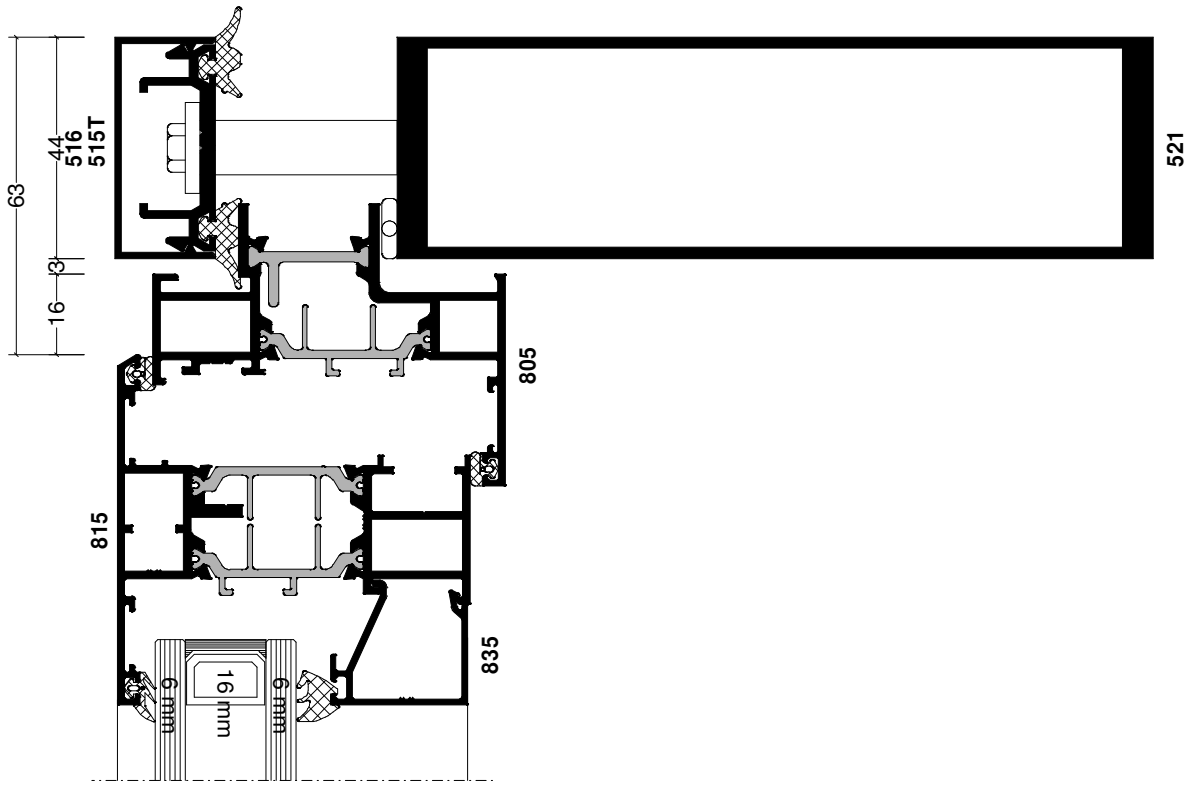

Pos. CURTAIN WALLING FIXED LIGHT, Quantity: 1
 Job: Window Types
 System: Windowglass 500
 Exterior View

FFL(0)

Section 1

Section 2

Section 3

Section 4

Section 5

Section 6