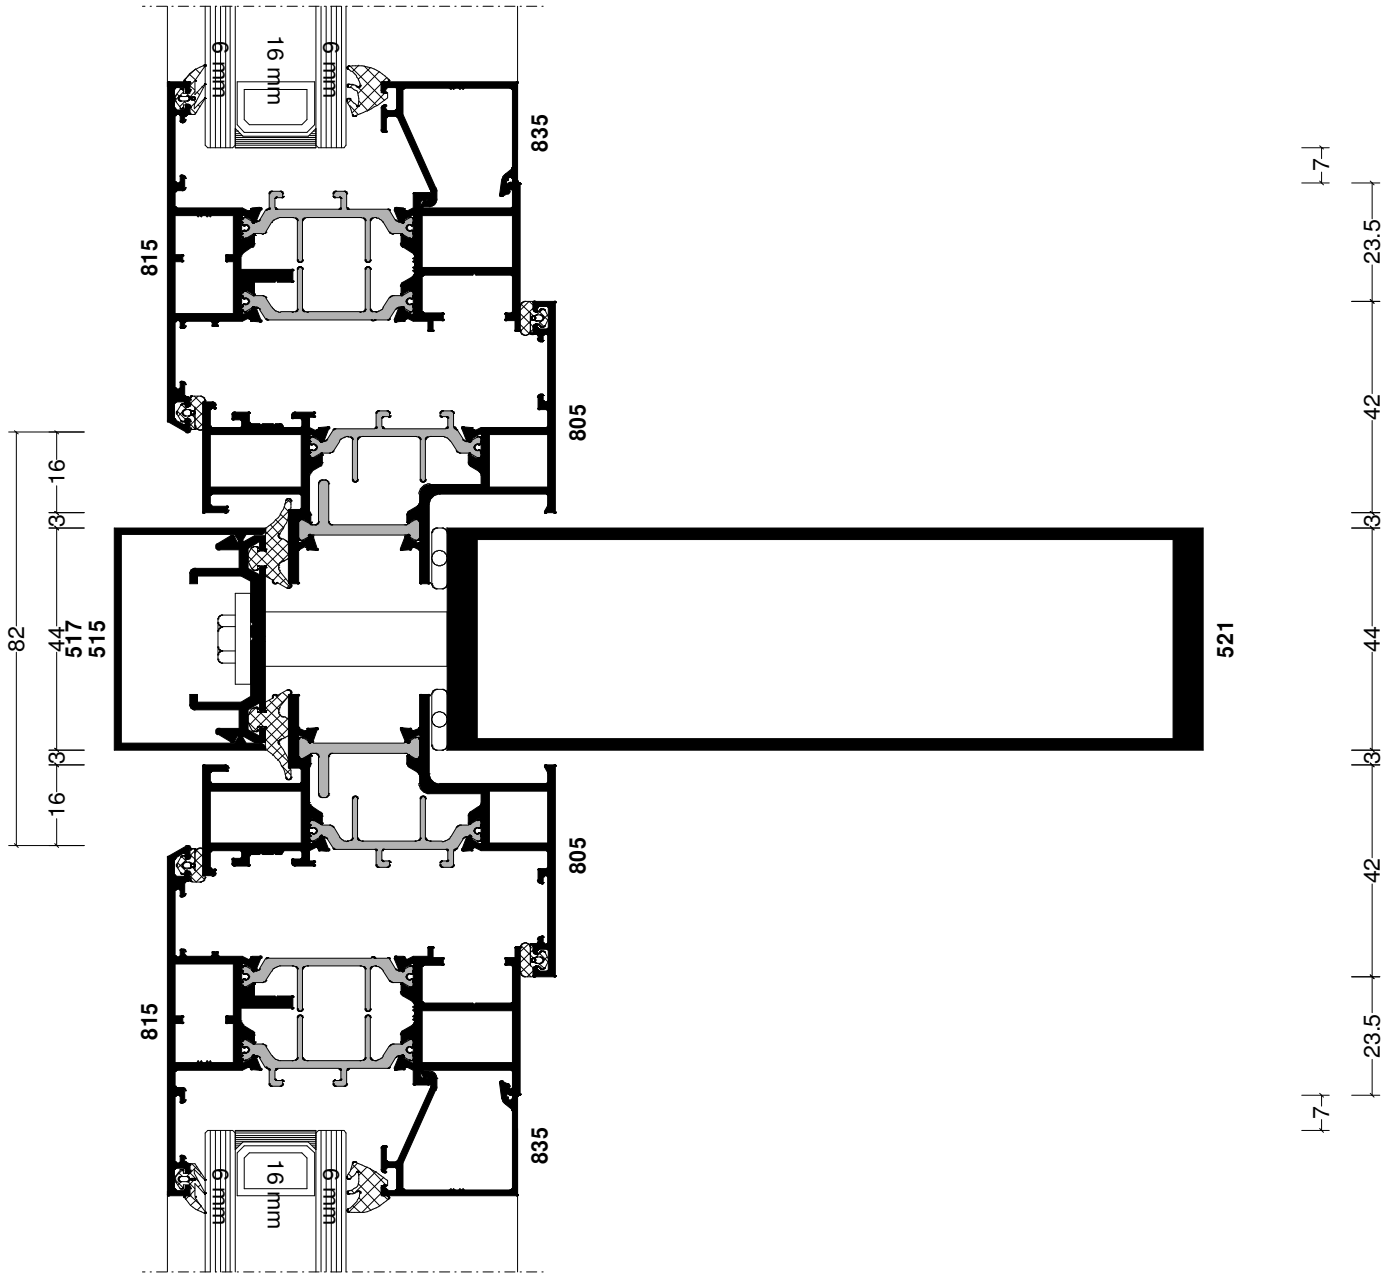

Pos. CURTAIN WALLING FIXED LIGHT, Quantity: 1
 Job: Window Types
 System: Windowglass 500
 Exterior View

FFL(0)

Section 1

Section 2

Section 3

Section 4

Section 5

Section 6