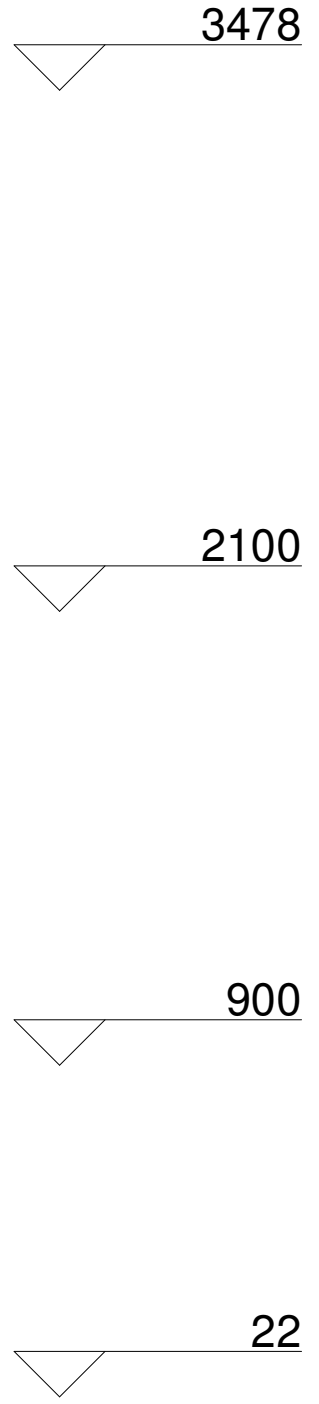

Pos. CURTAIN WALLING FIXED LIGHT, Quantity: 1
 Job: Window Types
 System: Windowglass 500
 Exterior View

FFL(0)

Section 1

Section 2

Section 3

Section 4

Section 5

Section 6

Section 7

Section 8

Section 9

Section 10

Section 11

7

Section 12

Section 13