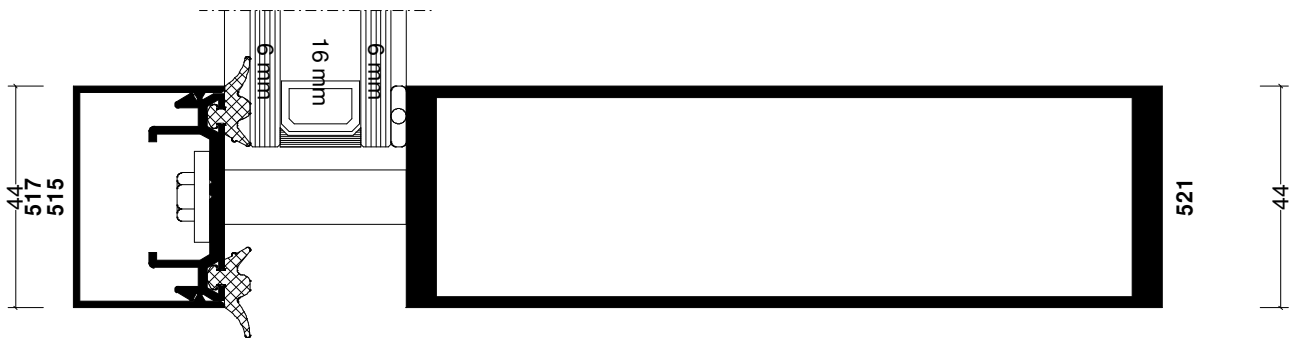

Pos. CURTAIN WALLING FIXED LIGHT, Quantity: 1
 Job: Window Types
 System: Windowglass 500
 Exterior View

FFL(0)

Section 1

Section 2

Section 3

Section 4

Section 5

Section 6