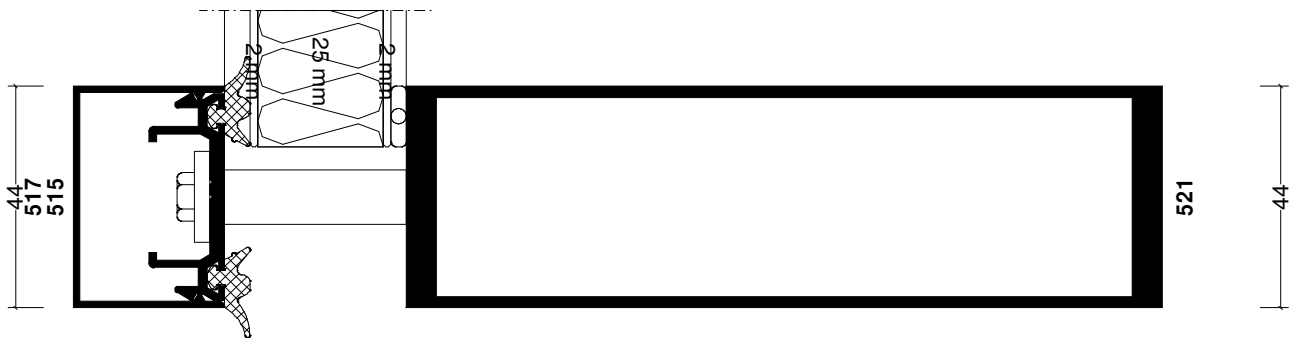

Pos. CURTAIN WALLING FIXED LIGHT, Quantity: 1
 Job: Window Types
 System: Windowglass 500
 Exterior View

FFL(0)

Section 1

Section 2

Section 3

Section 4

Section 5

Section 6