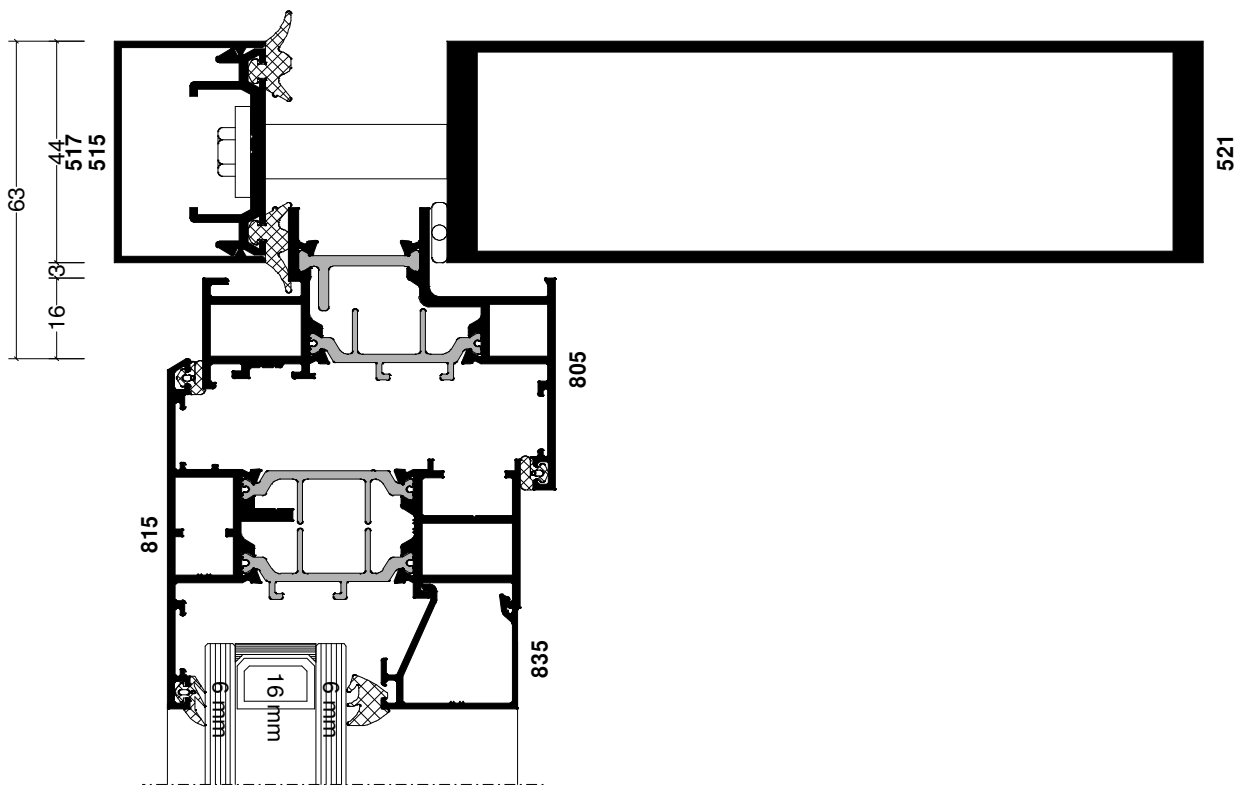

Pos. CURTAIN WALLING FIXED LIGHT, Quantity: 1
 Job: Window Types
 System: Windowglass 500
 Exterior View

FFL(0)

Section 1

Section 2

Section 3

Section 4

Section 5

Section 6

Section 7

Section 8

Section 9

Section 10

Section 11

7

Section 12

Section 13