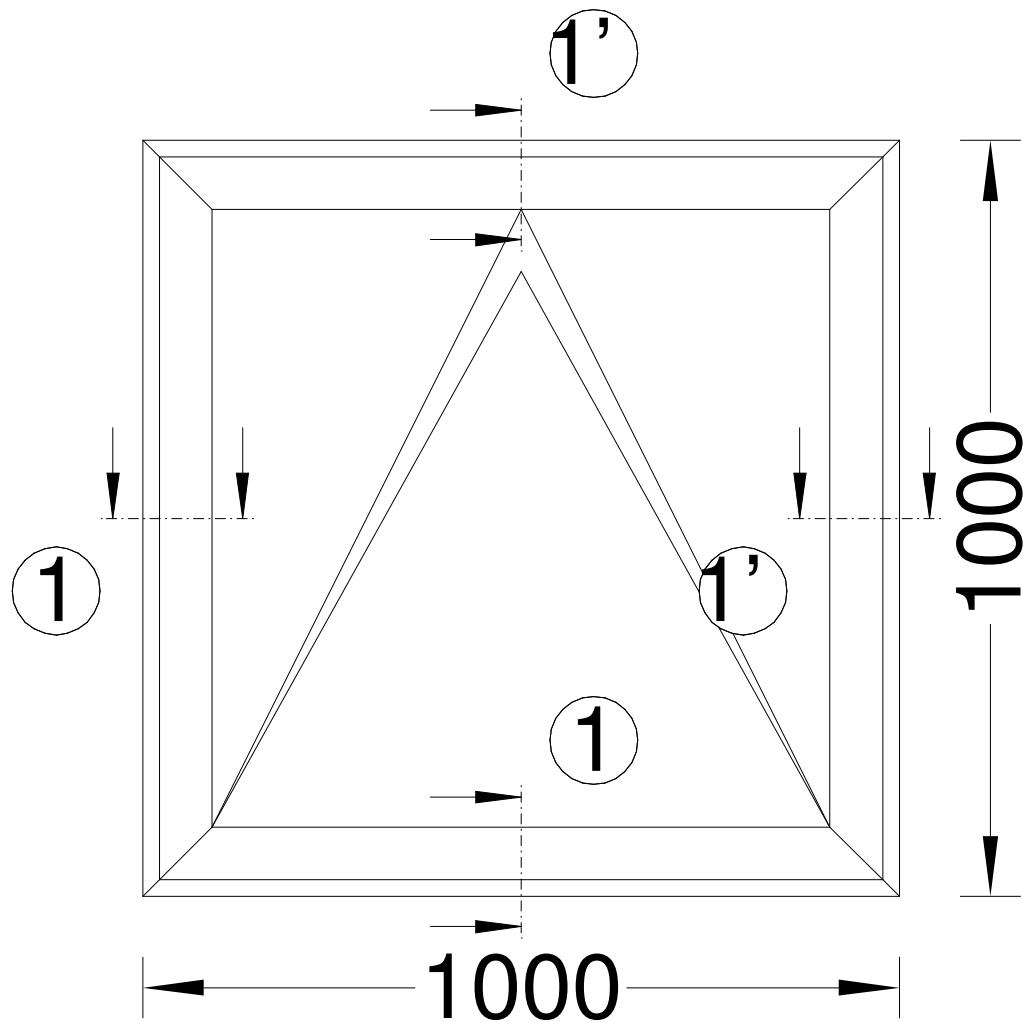

Pos. TOP HUNG OPEN OUT, Quantity: 1

Job: Window Types

System: Windowglass 800

Exterior View

Section 1