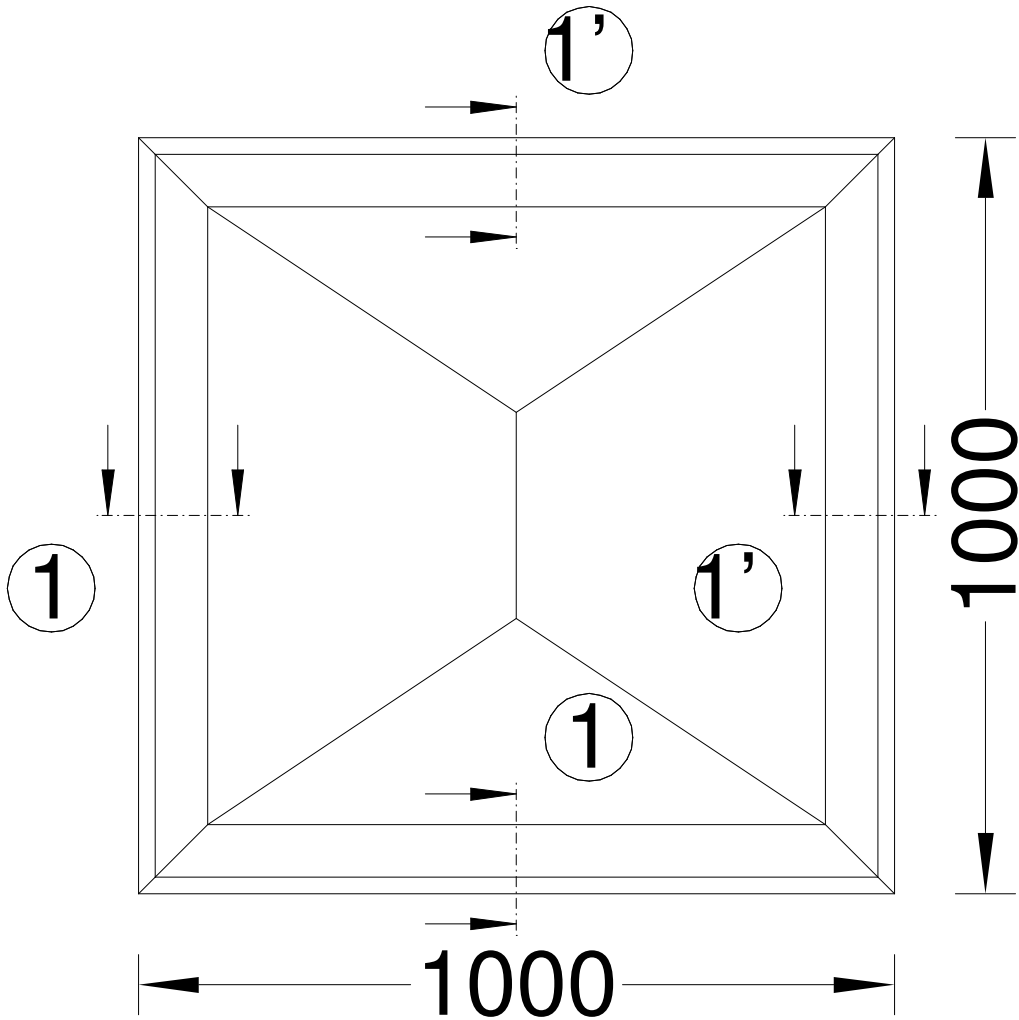

Pos. PARALLEL OFFSET WINDOW (POV), Quantity: 1

Job: Window Types

System: Windowglass 800

Exterior View

Section 1