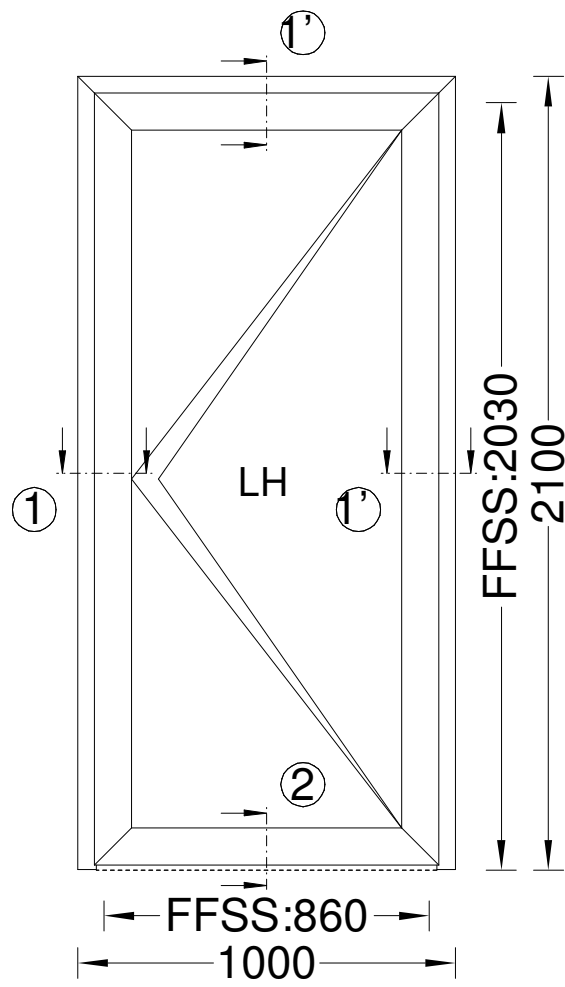

Pos. REBATED SINGLE LEAF DOOR OPEN OUT, Quantity: 1
Job: Window Types
System: Windowglass 800
Exterior View

Section 1

Section 2