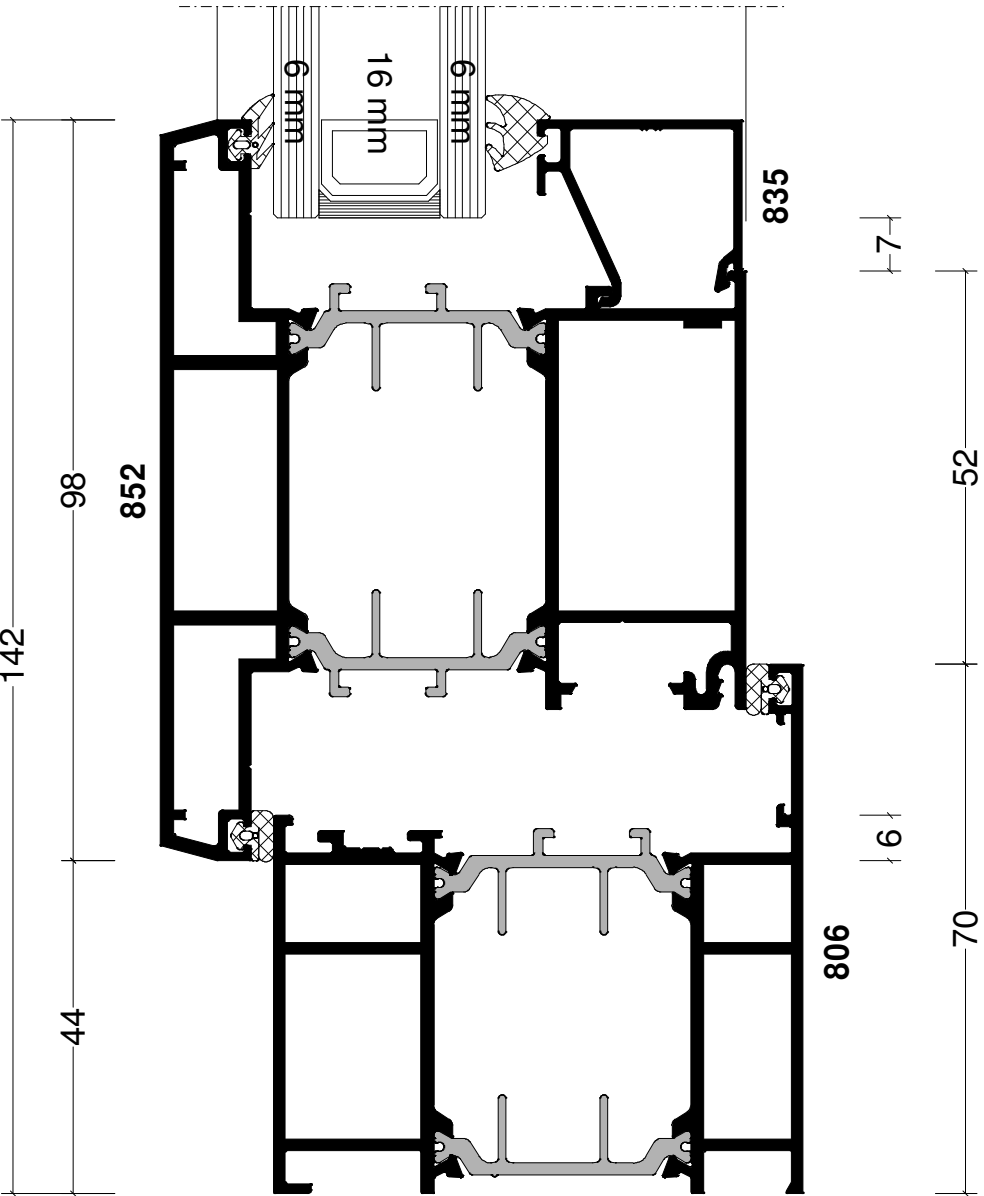

Pos. REBATED SINGLE LEAF DOOR OPEN OUT, Quantity: 1
Job: Window Types
System: Windowglass 800
Exterior View

Section 1

Section 2