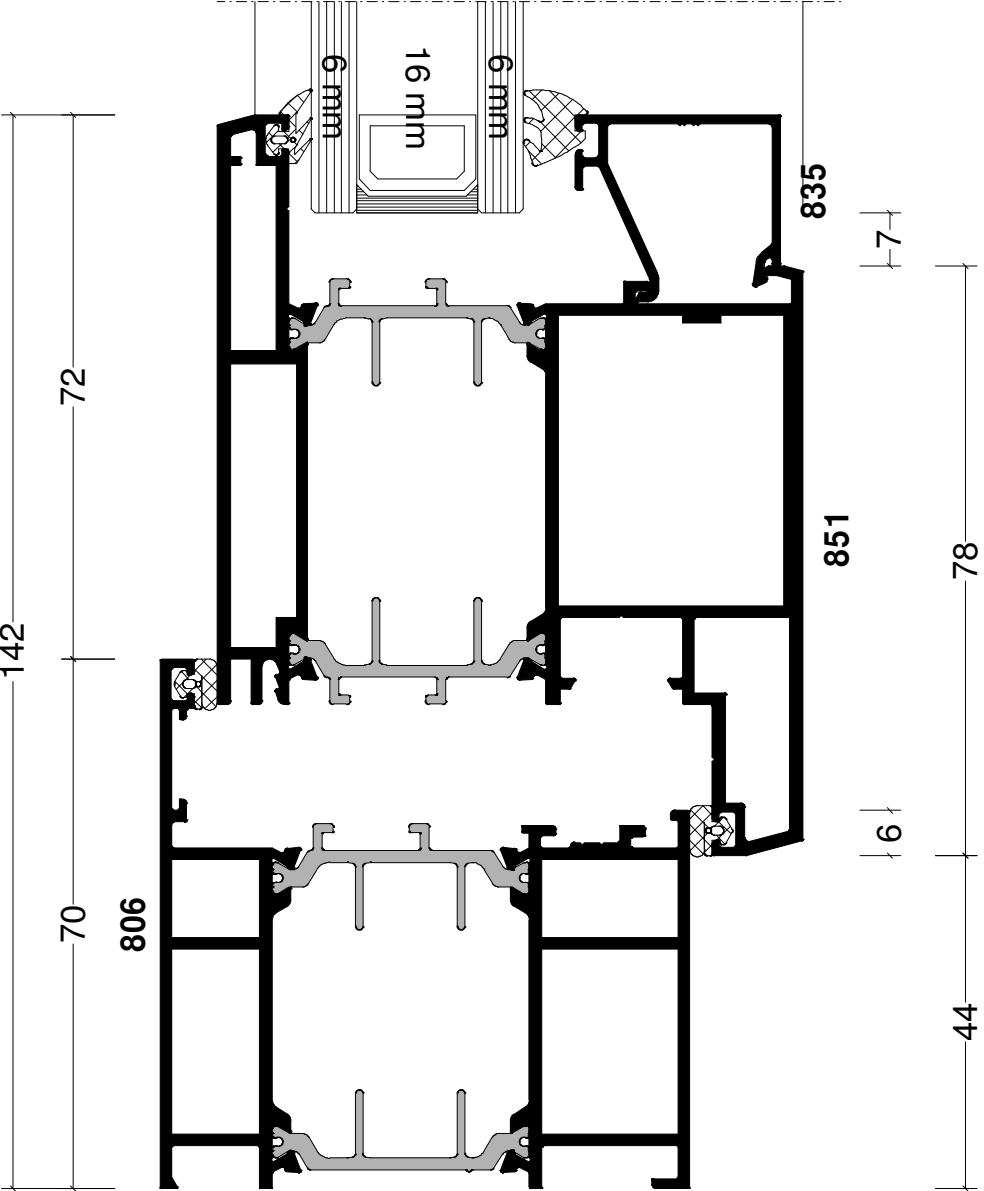

Pos. REBATED SINGLE LEAF DOOR OPEN IN, Quantity: 1
Job: Window Types
System: Windowglass 800
Exterior View

Section 1

Section 2