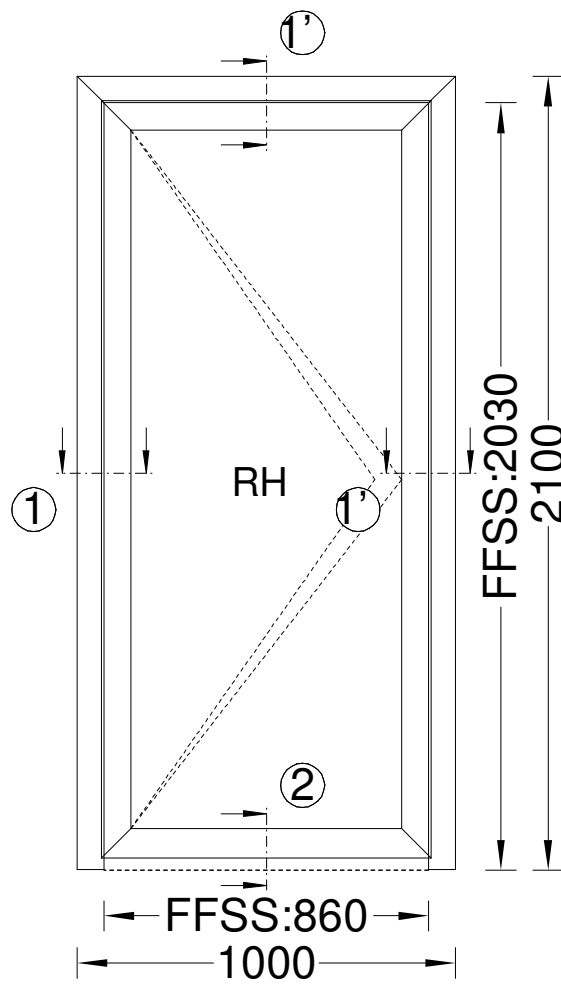

Pos. REBATED SINGLE LEAF DOOR OPEN IN, Quantity: 1
Job: Window Types
System: Windowglass 800
Exterior View

Section 1

Section 2