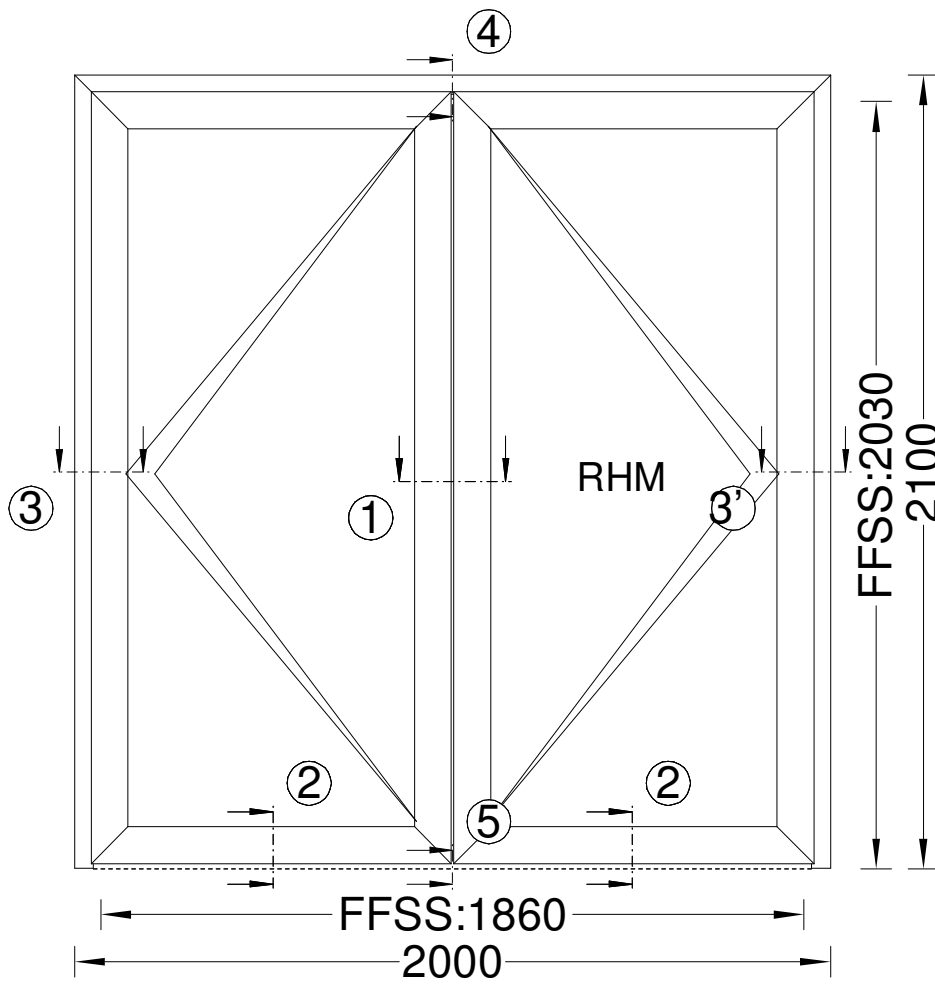

Pos. REBATED PAIR OF DOORS OPEN OUT, Quantity: 1  
Job: Window Types  
System: Windowglass 800  
Exterior View