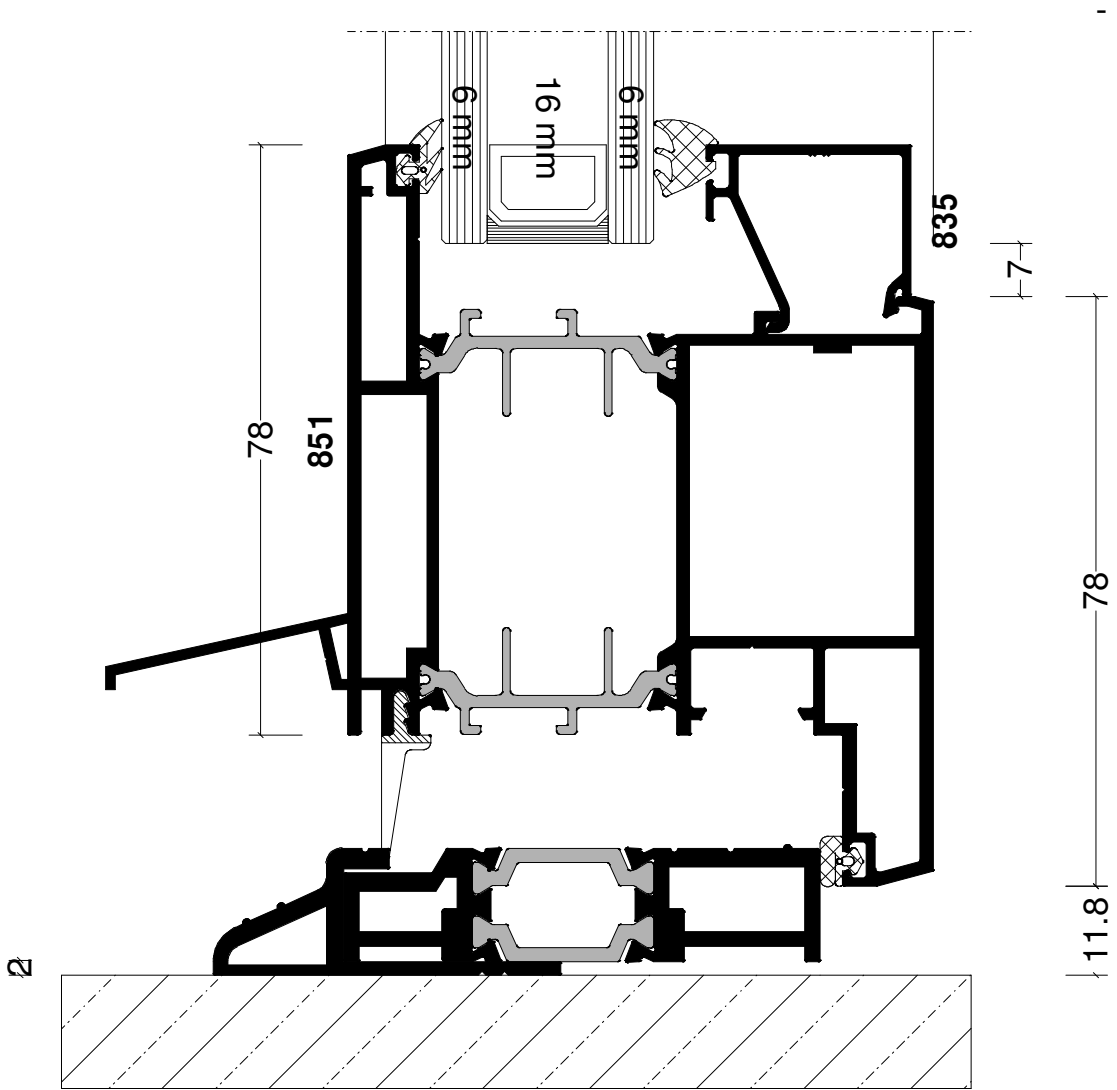

Pos. REBATED PAIR OF DOORS OPEN IN, Quantity: 1
Job: Window Types
System: Windowglass 800
Exterior View

Section 1

Section 2

Section 3

Section 4

Section 5