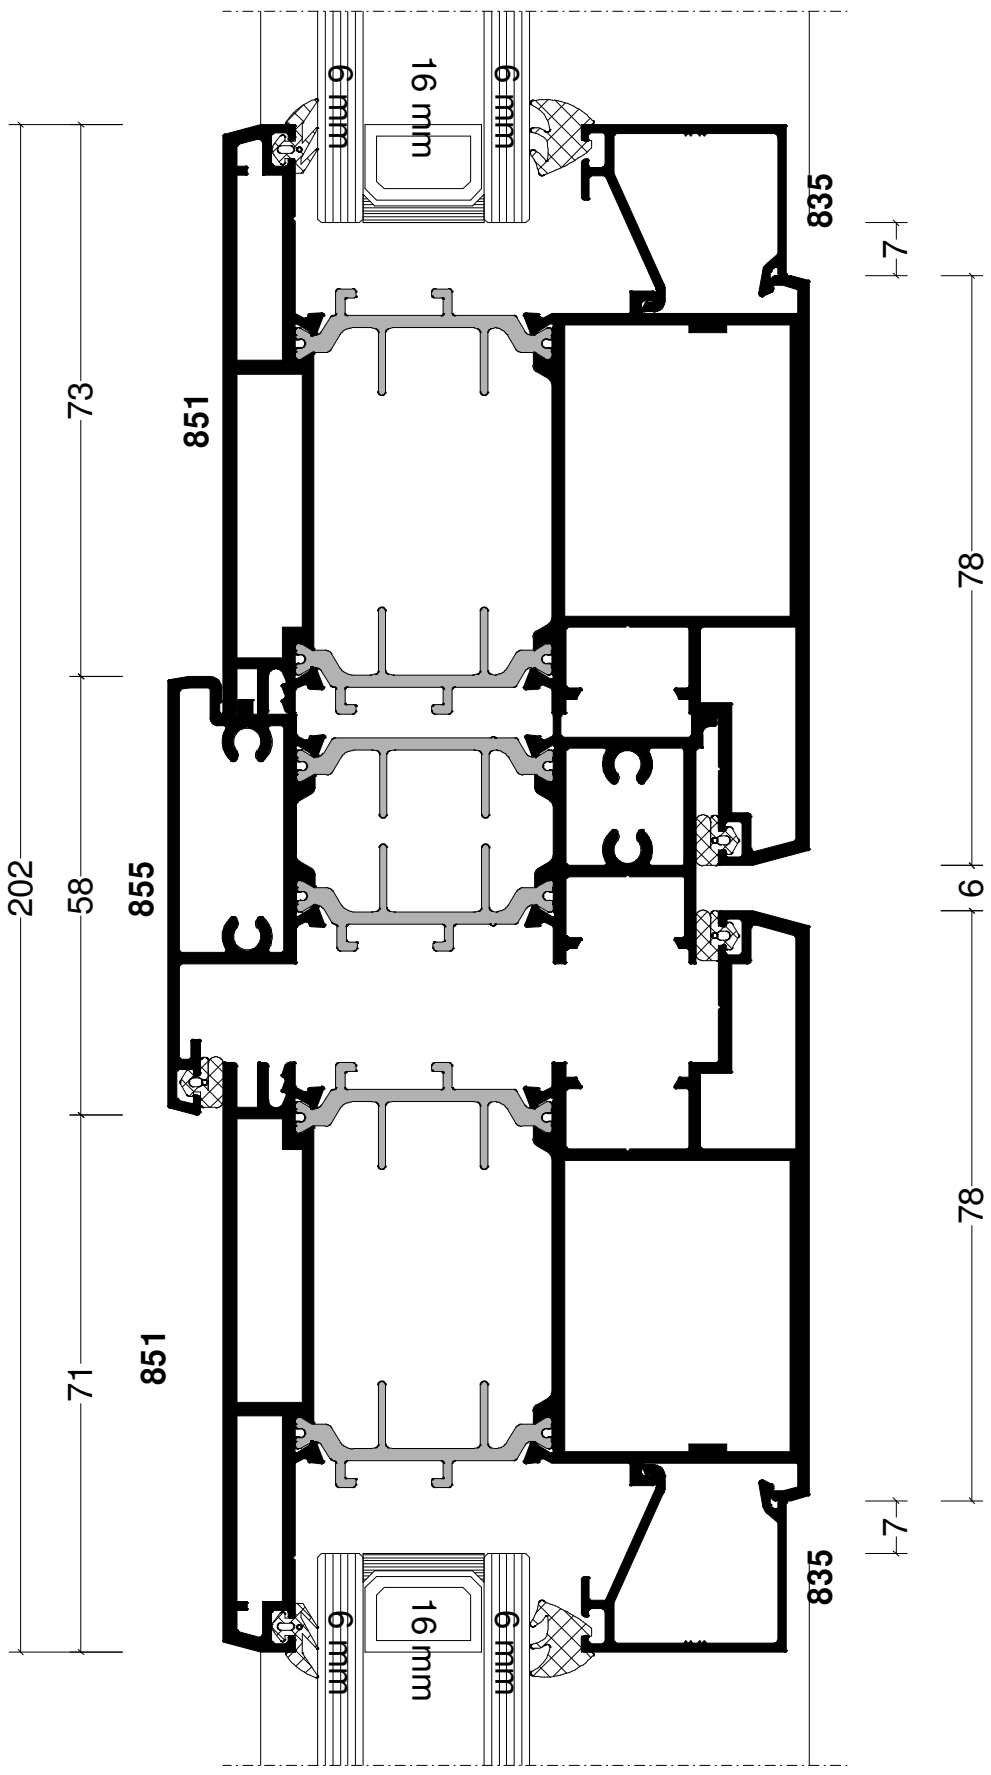

Pos. REBATED PAIR OF DOORS OPEN IN, Quantity: 1
Job: Window Types
System: Windowglass 800
Exterior View

Section 1

Section 2

Section 3

Section 4

Section 5