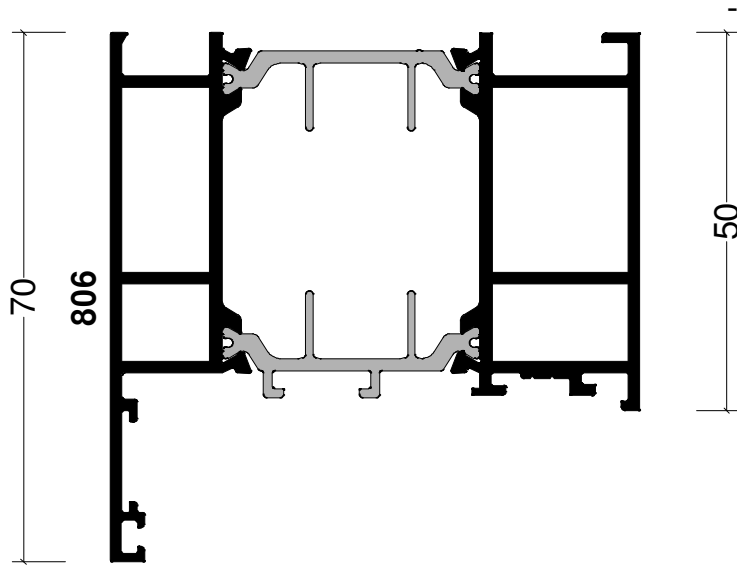

Pos. REBATED PAIR OF DOORS OPEN IN, Quantity: 1
Job: Window Types
System: Windowglass 800
Exterior View

Section 1

Section 2

Section 3

Section 4

Section 5