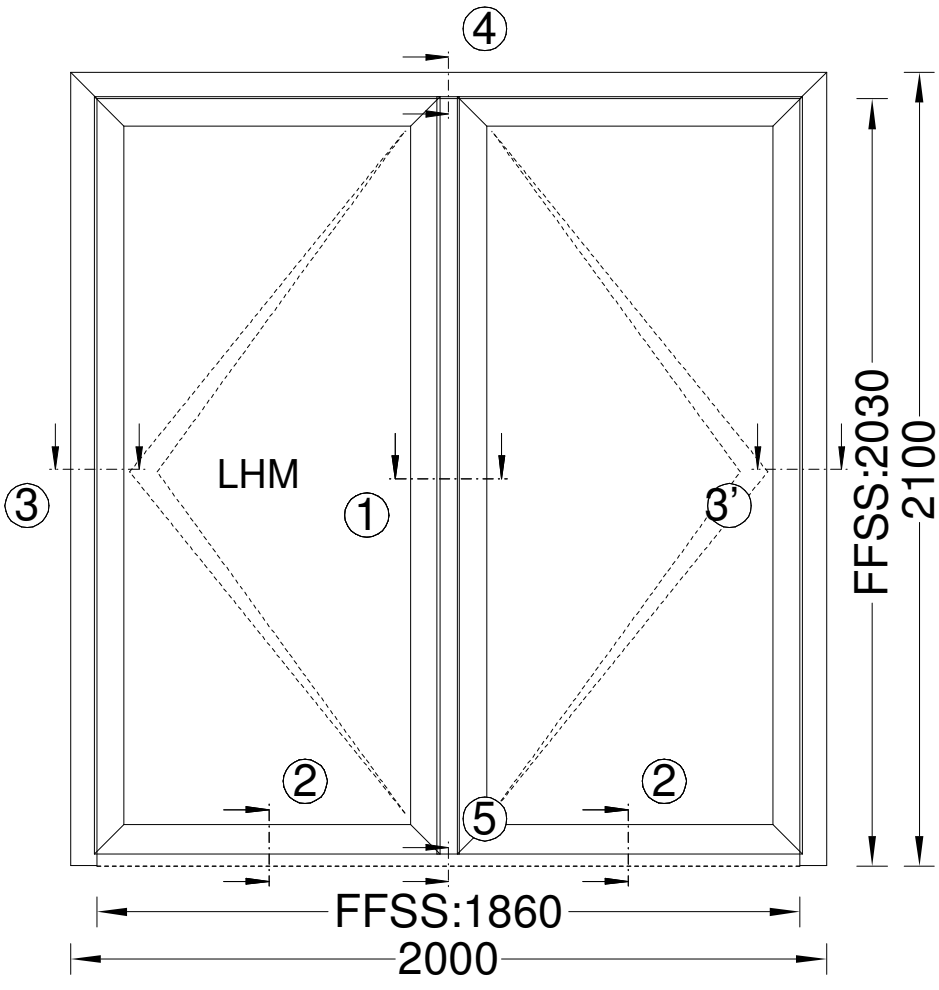

Pos. REBATED PAIR OF DOORS OPEN IN, Quantity: 1
Job: Window Types
System: Windowglass 800
Exterior View

Section 1

Section 2

Section 3

Section 4

Section 5