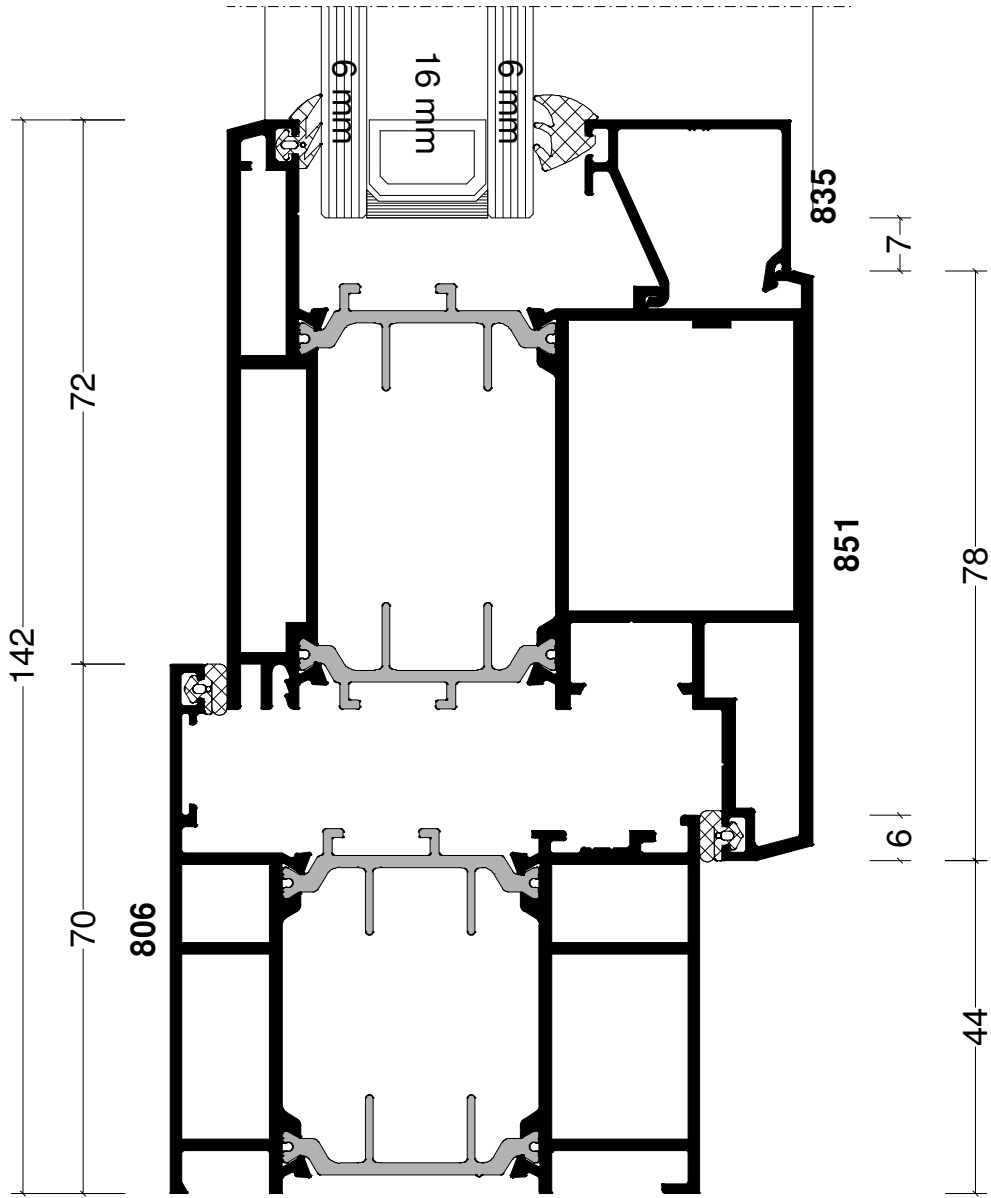

Pos. REBATED PAIR OF DOORS OPEN IN, Quantity: 1
Job: Window Types
System: Windowglass 800
Exterior View

Section 1

Section 2

Section 3

Section 4

Section 5