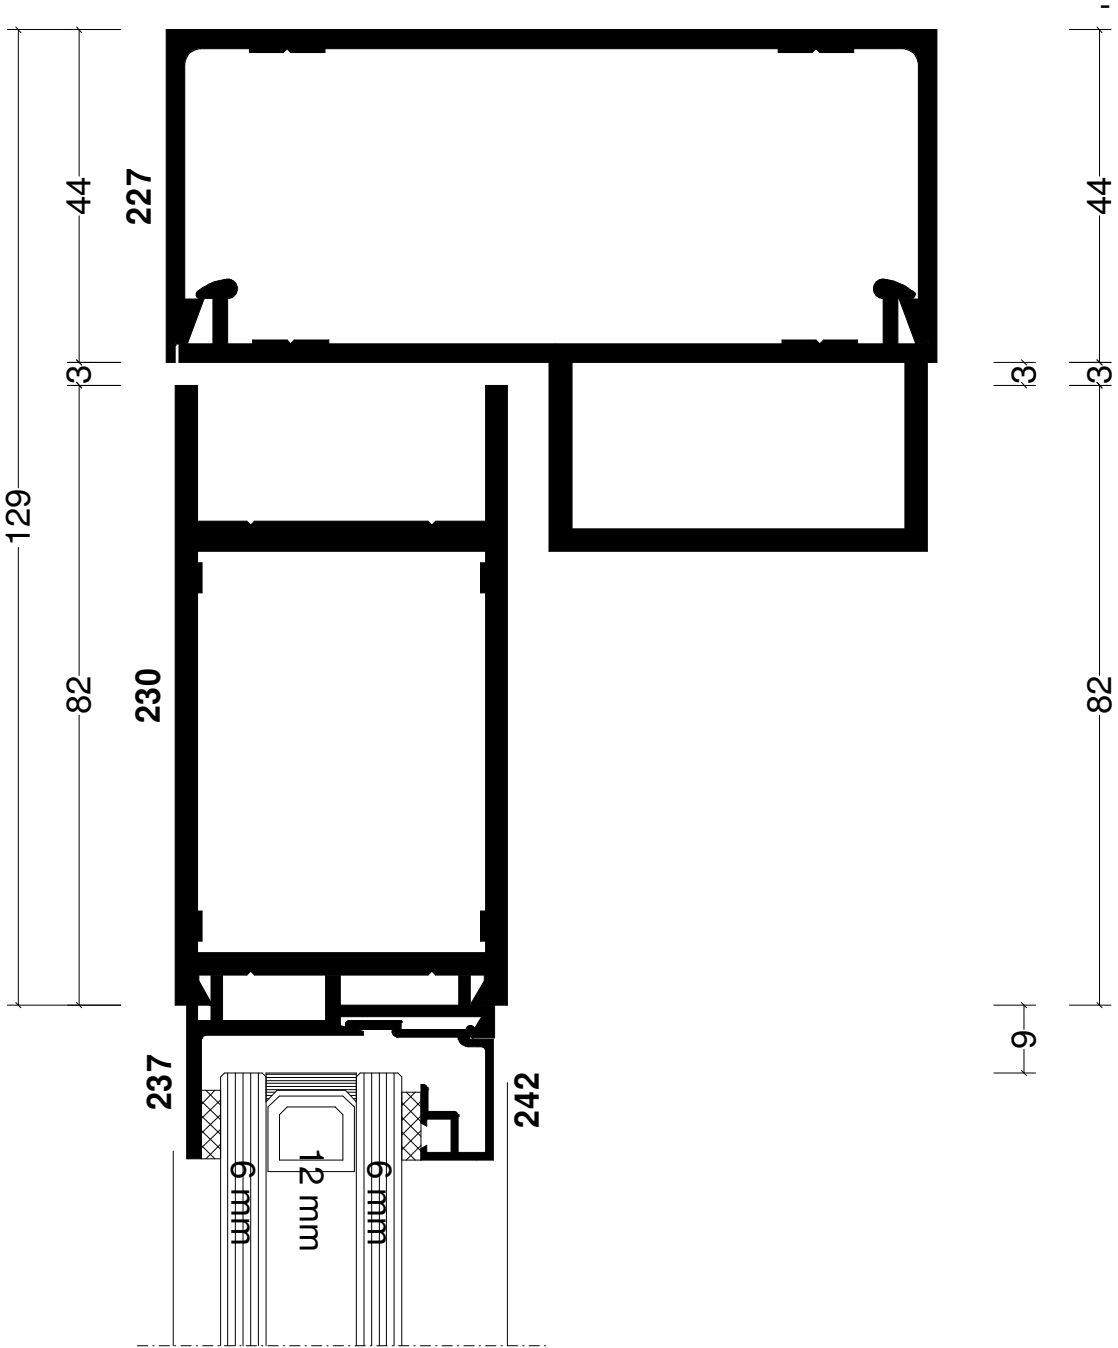

Pos. REBATED SINGLE DOOR, Quantity: 1
Job: Window Types
System: Windowglass 200 Double (237In-Wall) Black
Exterior View

Section 1

Section 2

Section 3