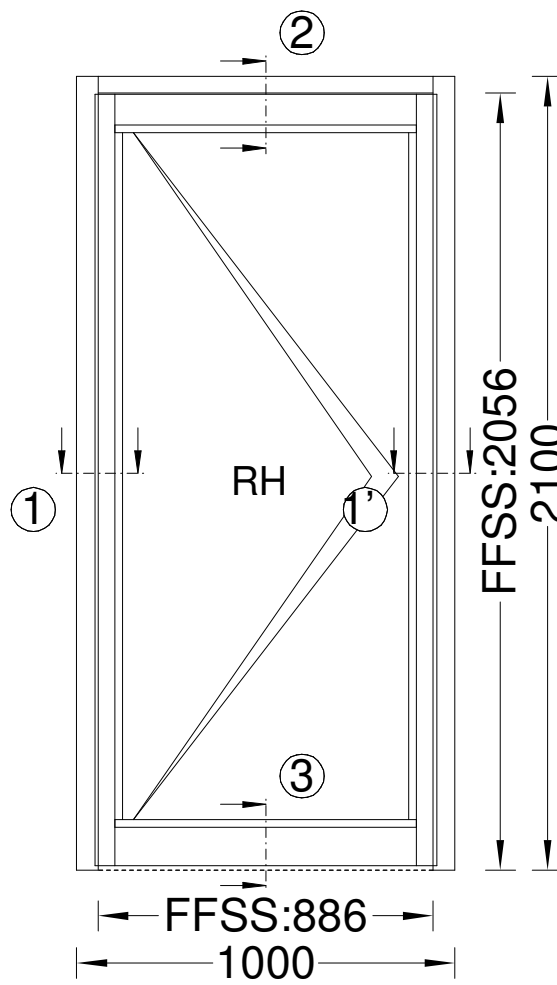

Pos. REBATED SINGLE DOOR, Quantity: 1
Job: Window Types
System: Windowglass 200 Double (237In-Wall) Black
Exterior View

Section 1

Section 2

Section 3