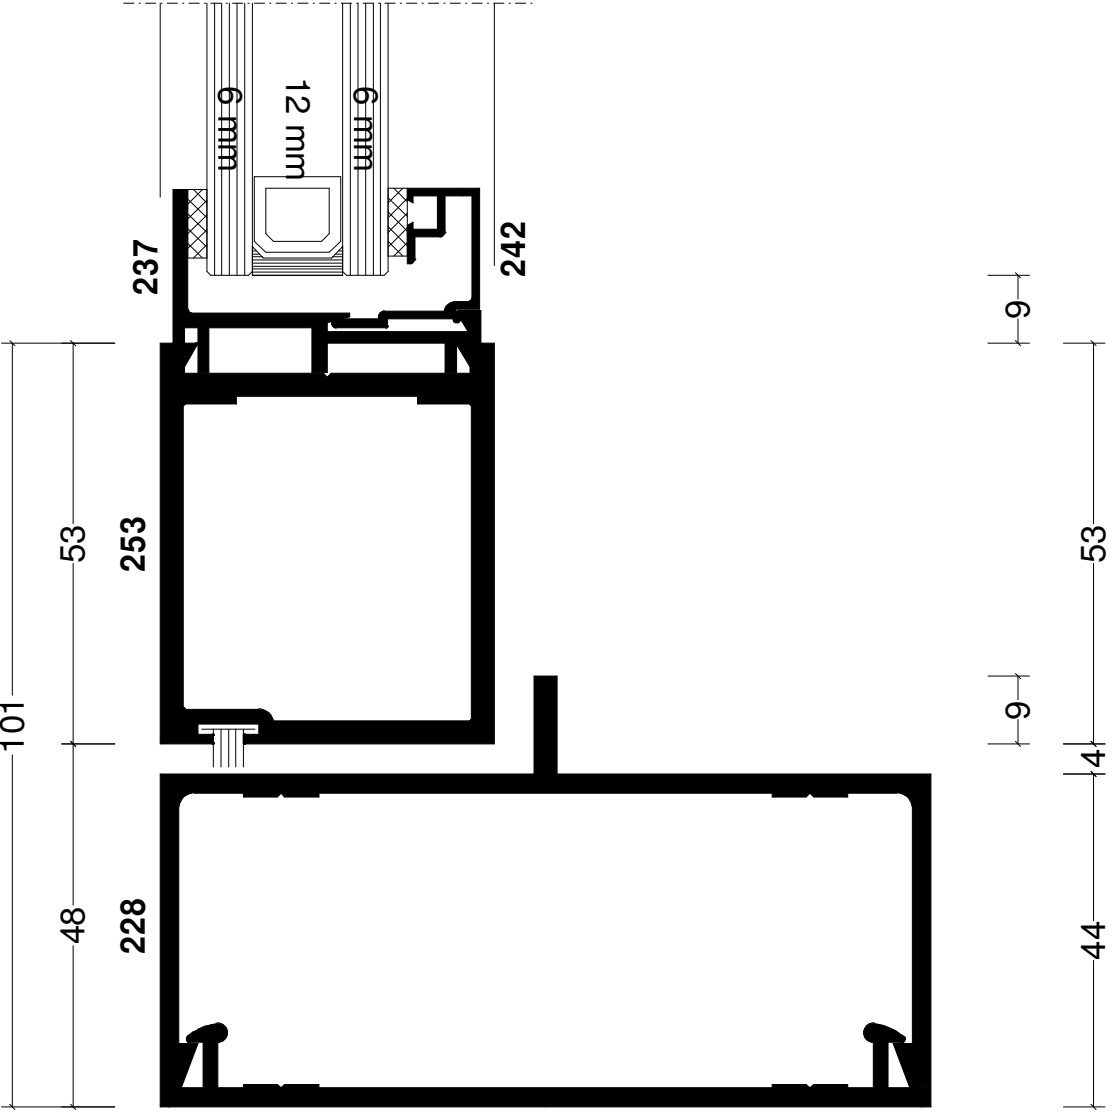

Pos. REBATED SINGLE DOOR, Quantity: 1
Job: Window Types
System: Windowglass 200 Double (237In-Wall) Black
Exterior View

Section 1

Section 2

Section 3