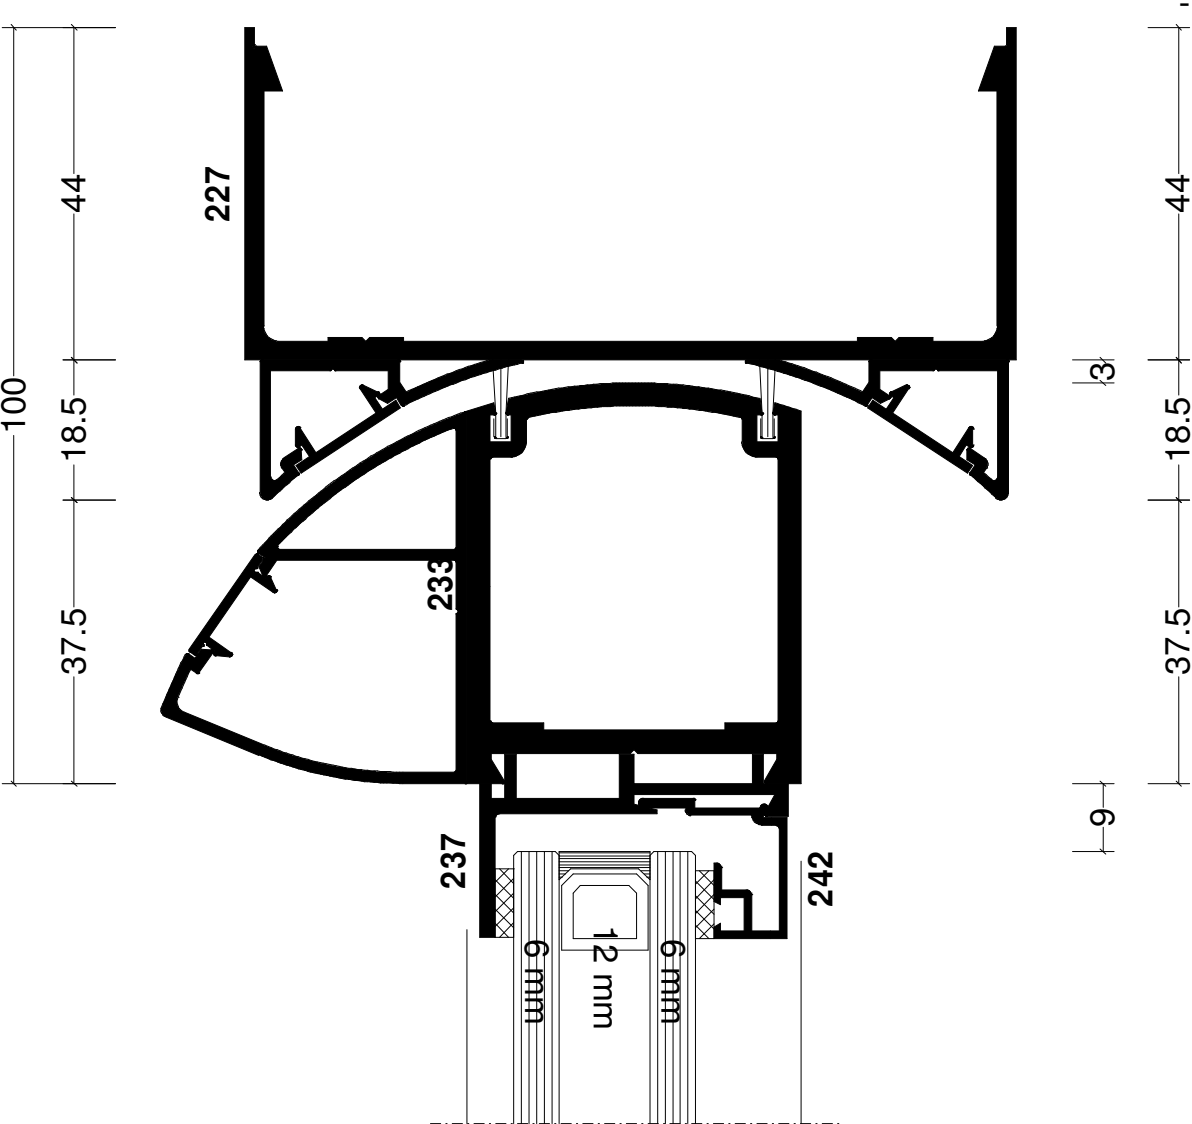

Pos. PIVOT SINGLE DOOR WITH ANTI-FINGER T, Quantity: 1
Job: Window Types
System: Windowglass 200 Double (237In-Wall) Black
Exterior View

Section 1

Section 2

Section 3

Section 4