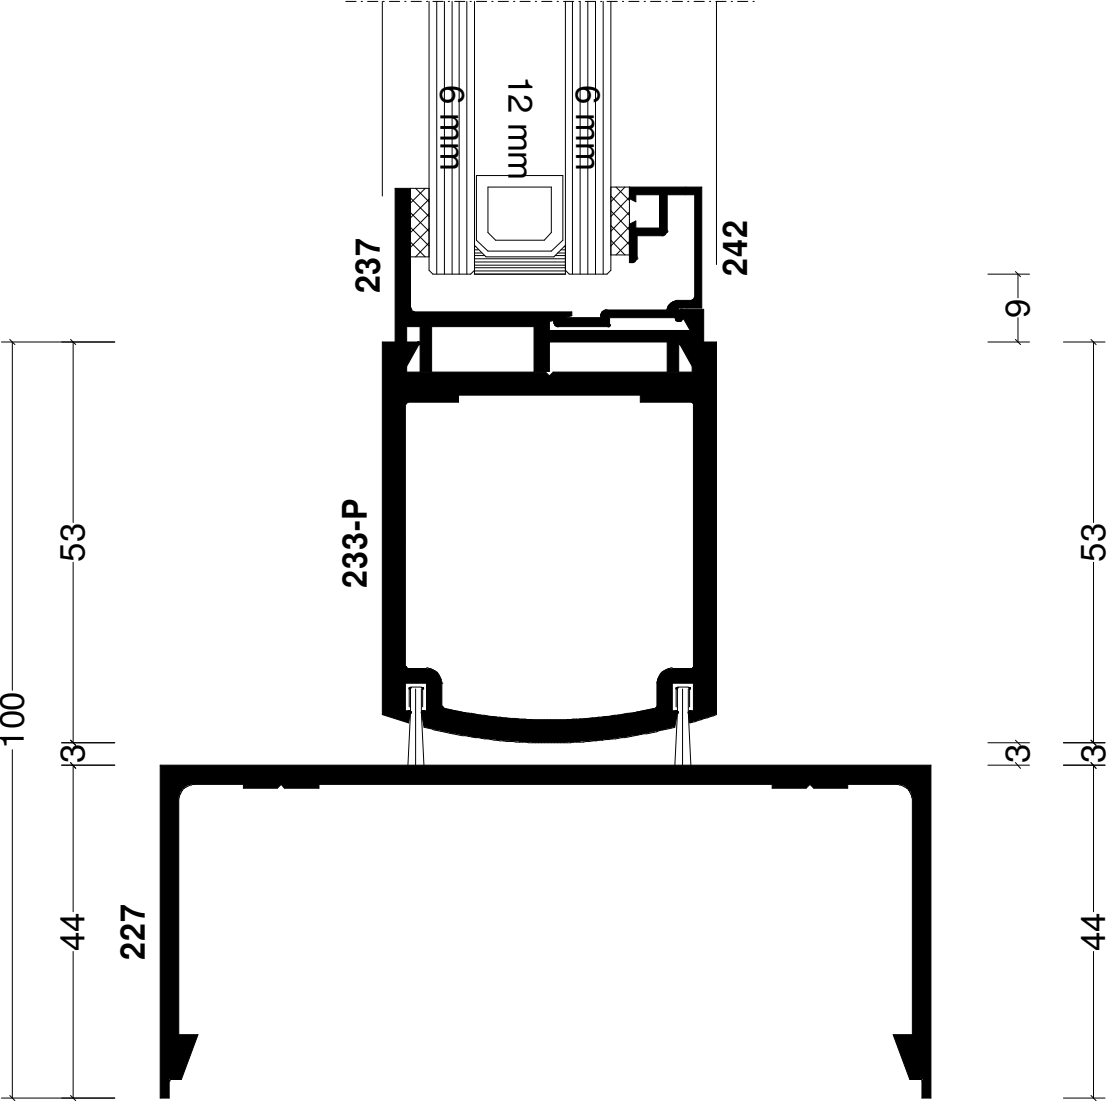

Pos. PIVOT SINGLE DOOR WITH ANTI-FINGER T, Quantity: 1
Job: Window Types
System: Windowglass 200 Double (237In-Wall) Black
Exterior View

Section 1

Section 2

Section 3

Section 4