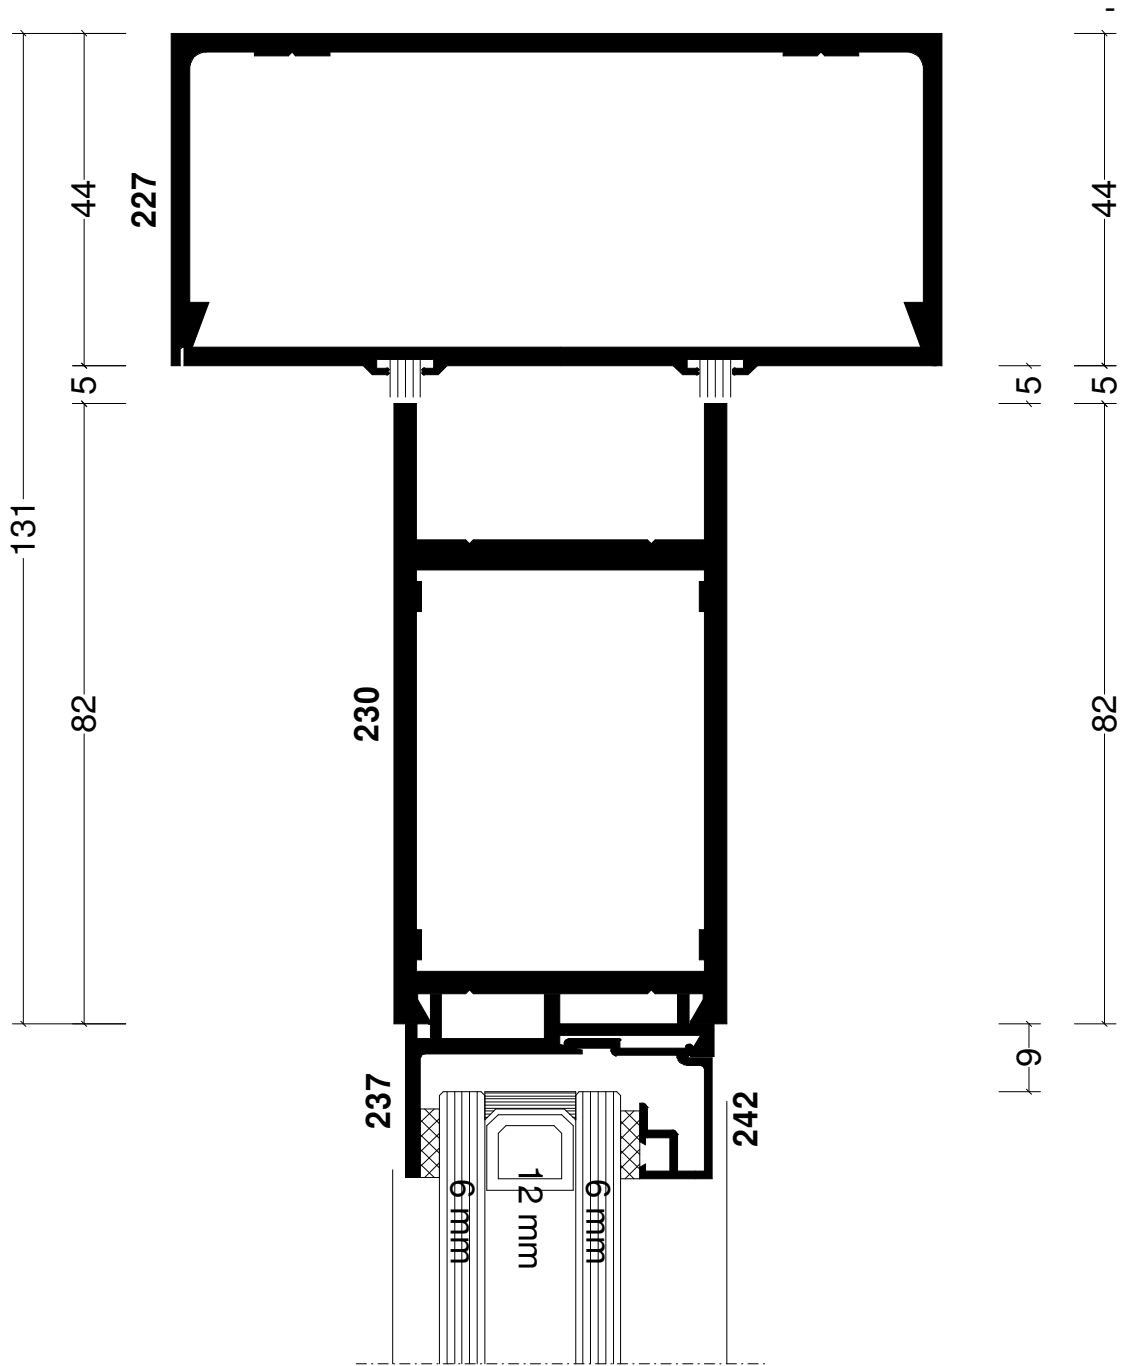

Pos. PIVOT SINGLE DOOR WITH ANTI-FINGER T, Quantity: 1
Job: Window Types
System: Windowglass 200 Double (237In-Wall) Black
Exterior View

Section 1

Section 2

Section 3

Section 4