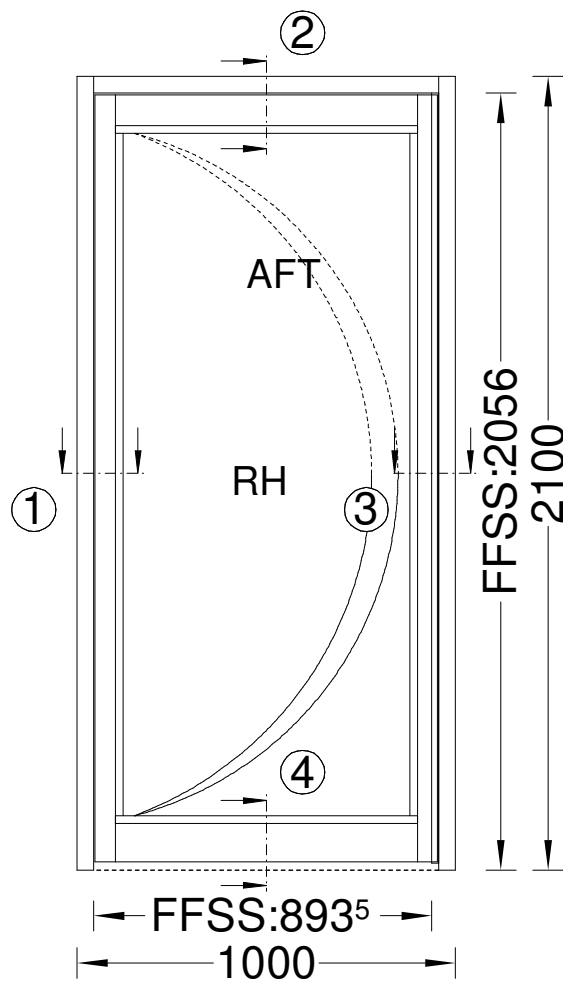

Pos. PIVOT SINGLE DOOR WITH ANTI-FINGER T, Quantity: 1
Job: Window Types
System: Windowglass 200 Double (237In-Wall) Black
Exterior View

Section 1

Section 2

Section 3

Section 4