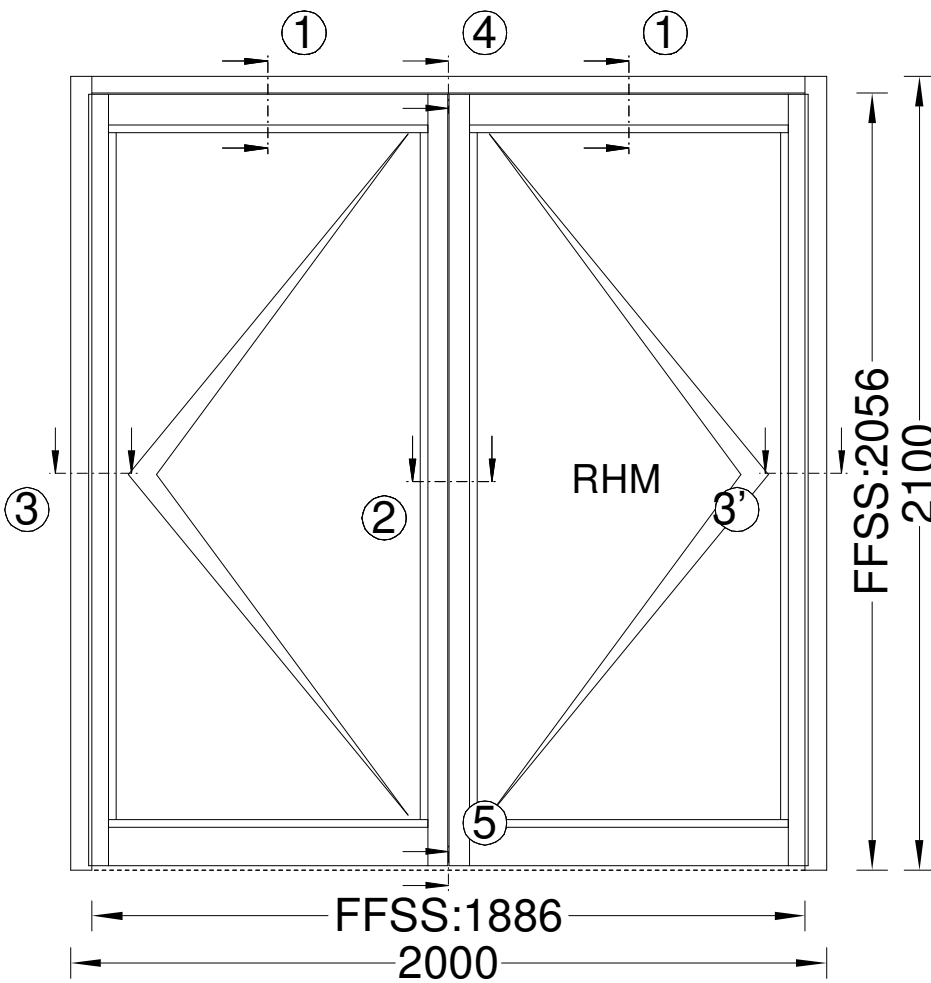

Pos. DOUBLE REBATED DOOR, Quantity: 1  
Job: Window Types  
System: Windowglass 200 Double (237In-Wall) Black  
Exterior View