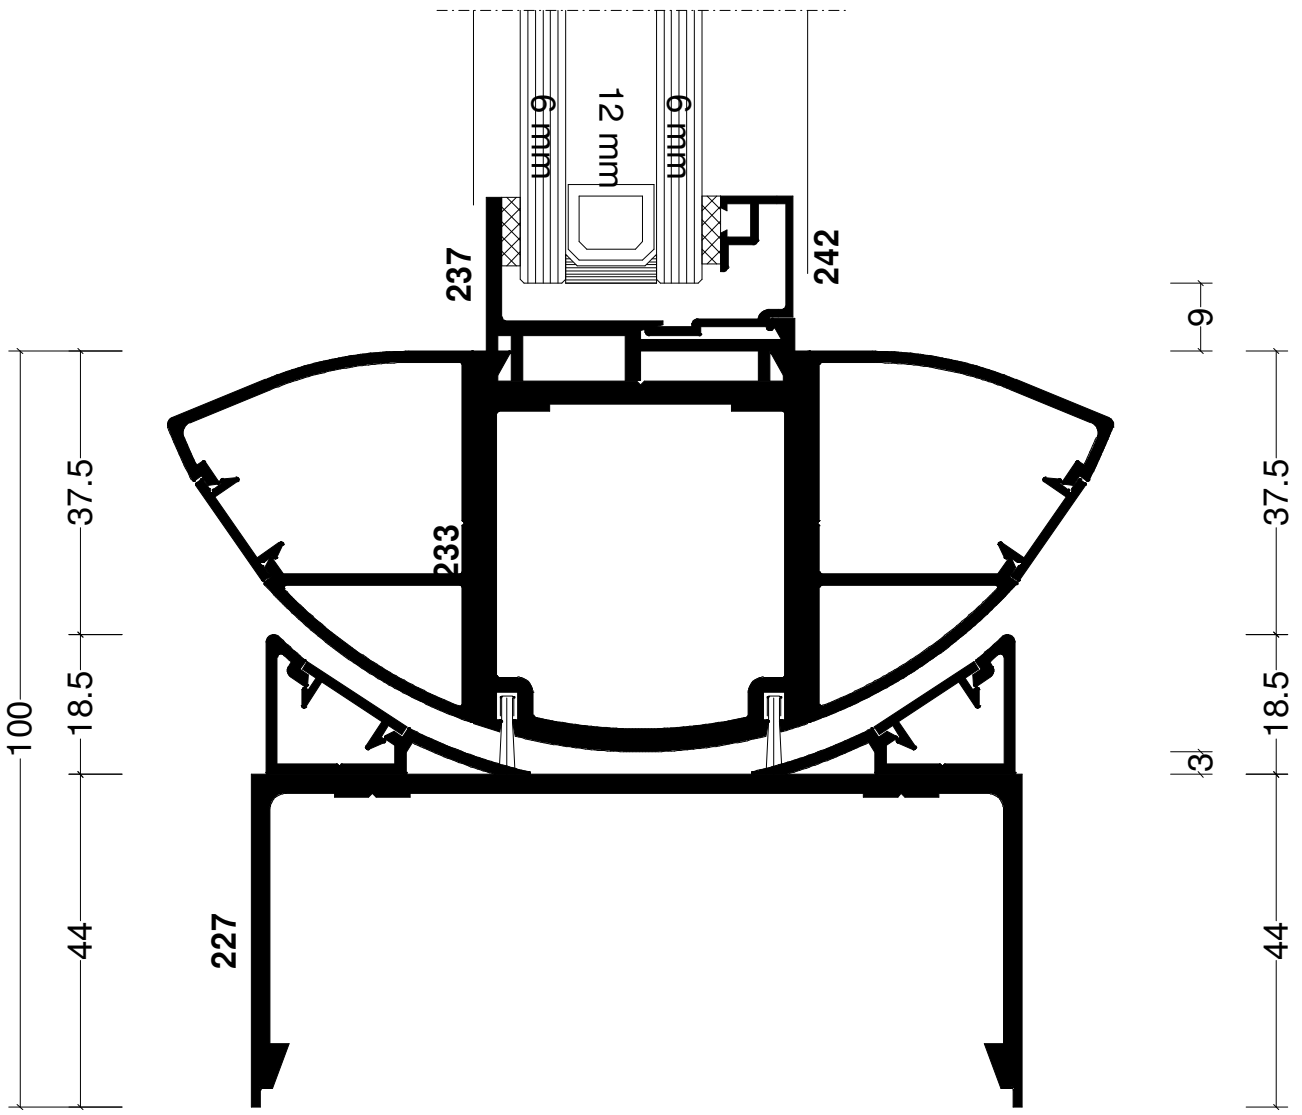

Pos. PIVOT DOOR PAIR WITH AFT, Quantity: 1
Job: Window Types
System: Windowglass 200 Double (237In-Wall) Black
Exterior View

Section 1

Section 2

Section 3

Section 4

Section 5