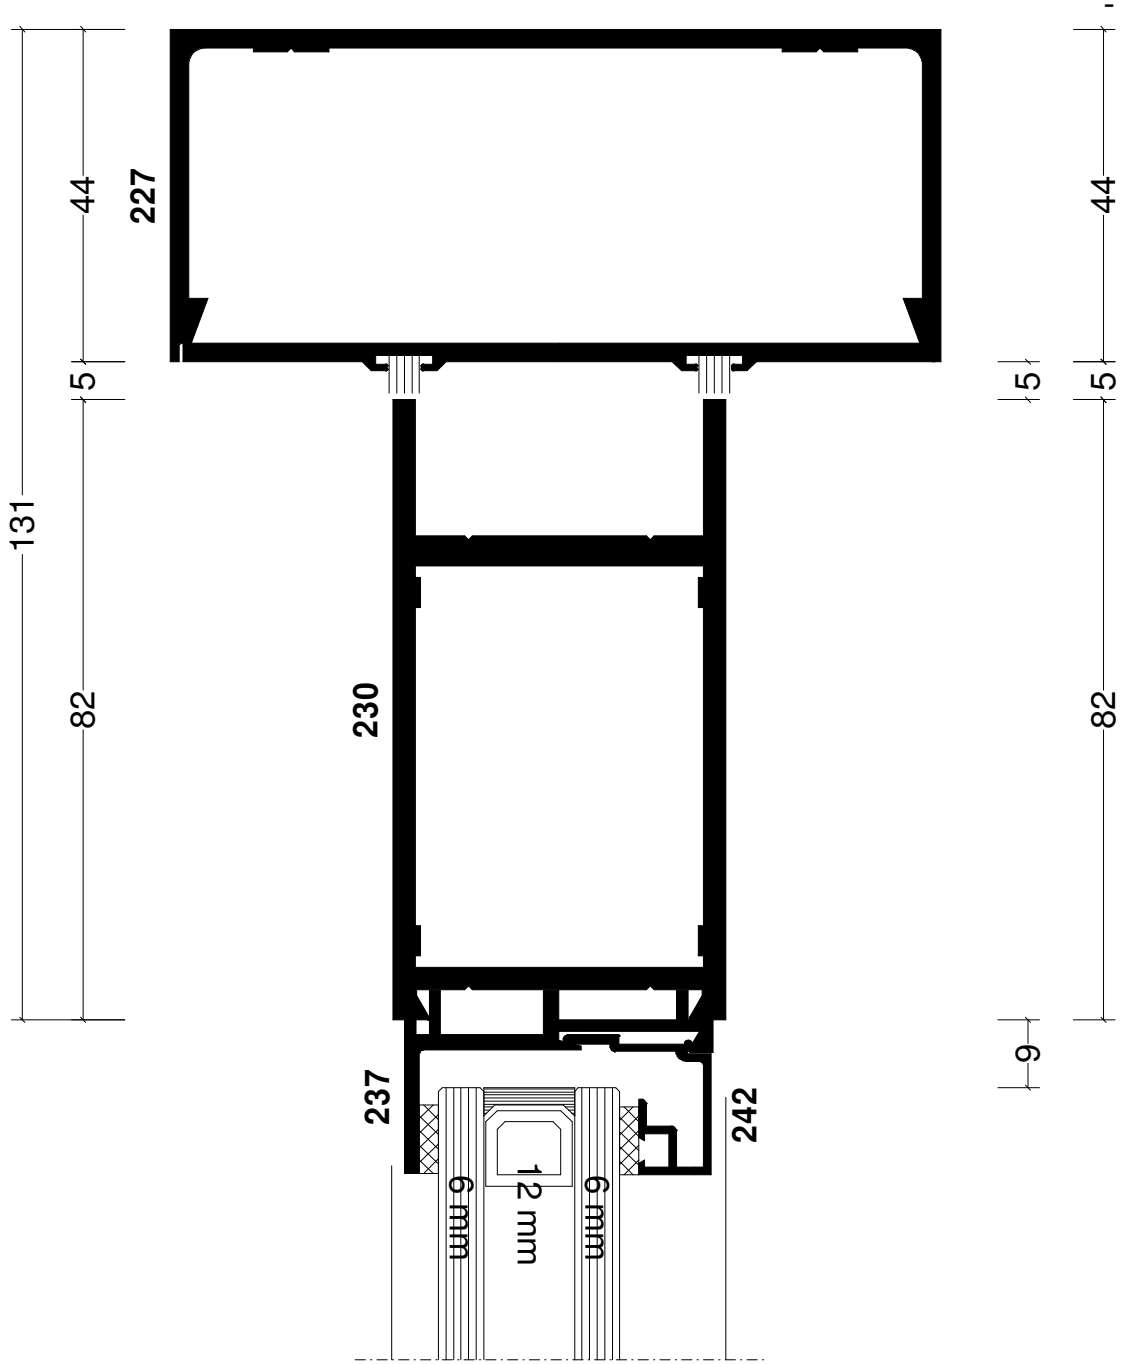

Pos. PIVOT DOOR PAIR WITH AFT, Quantity: 1
Job: Window Types
System: Windowglass 200 Double (237In-Wall) Black
Exterior View

Section 1

Section 2

Section 3

Section 4

Section 5