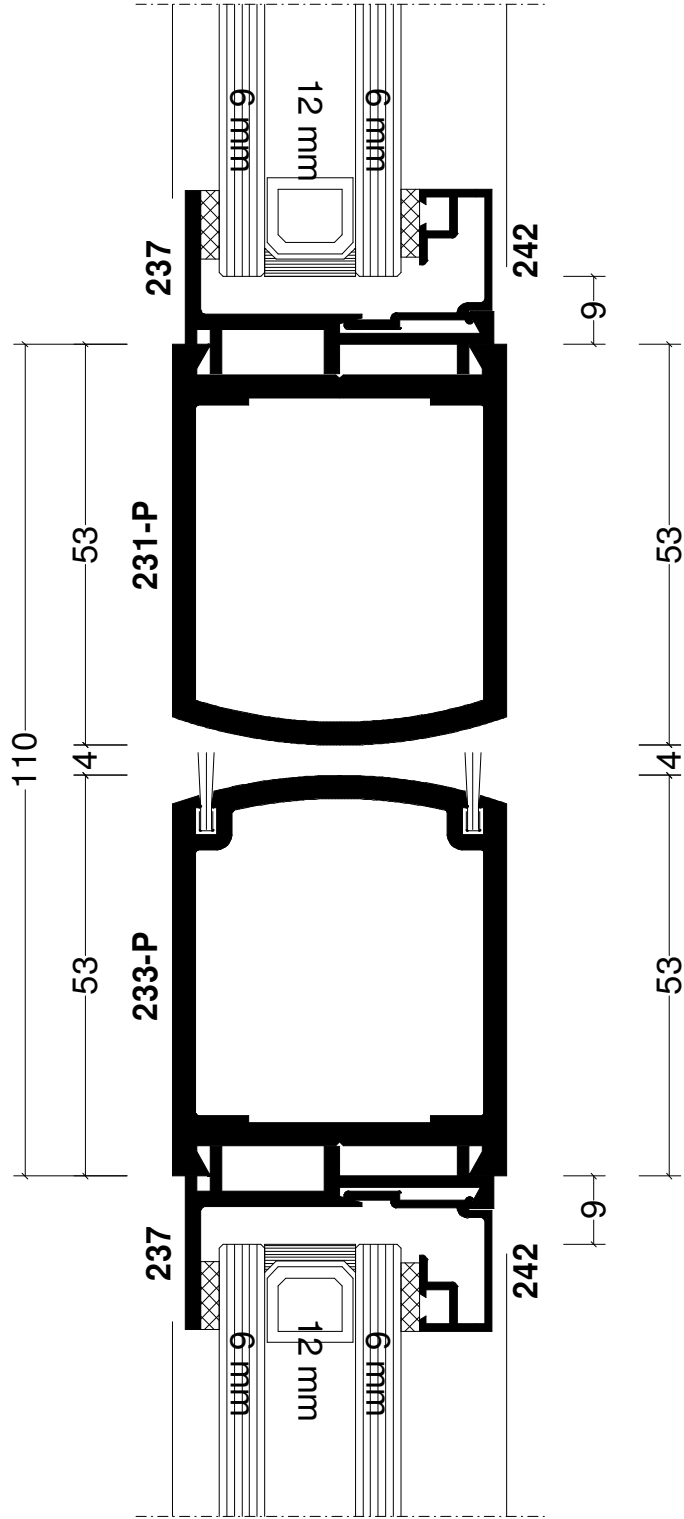

Pos. PIVOT DOOR PAIR WITH AFT, Quantity: 1
Job: Window Types
System: Windowglass 200 Double (237In-Wall) Black
Exterior View

Section 1

Section 2

Section 3

Section 4

Section 5