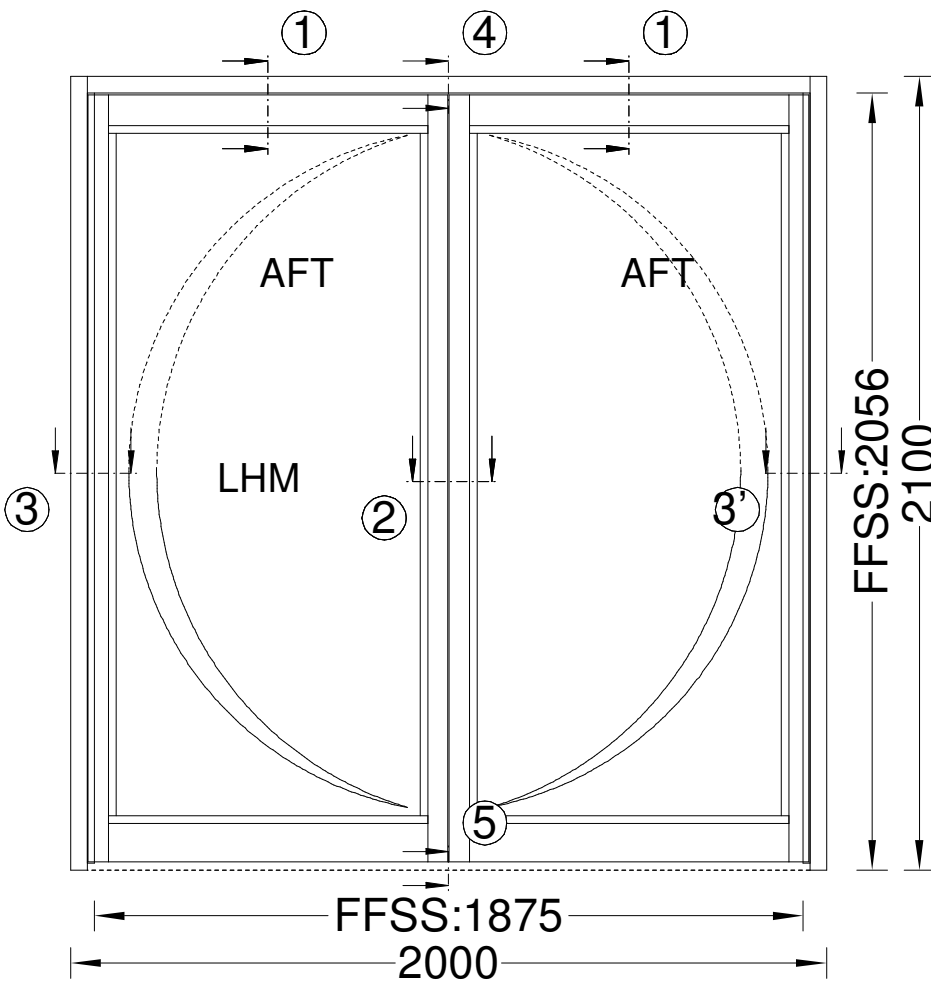

Pos. PIVOT DOOR PAIR WITH AFT, Quantity: 1
Job: Window Types
System: Windowglass 200 Double (237In-Wall) Black
Exterior View

Section 1

Section 2

Section 3

Section 4

Section 5