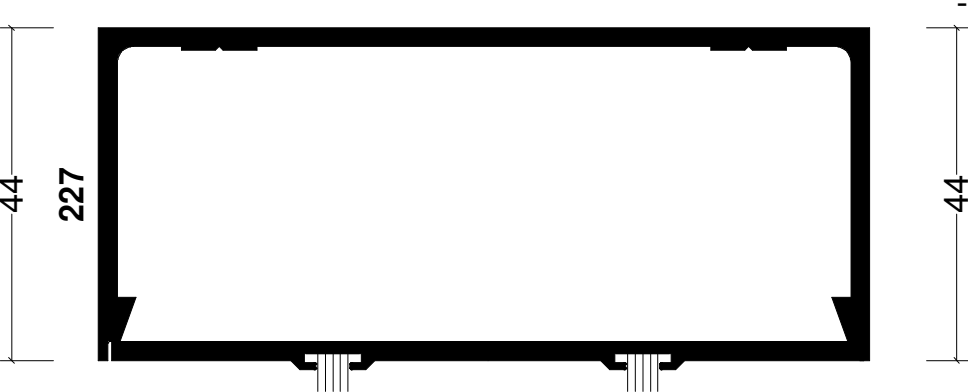

Pos. PIVOT DOOR PAIR WITH AFT, Quantity: 1
Job: Window Types
System: Windowglass 200 Double (237In-Wall) Black
Exterior View

Section 1

Section 2

Section 3

Section 4

Section 5